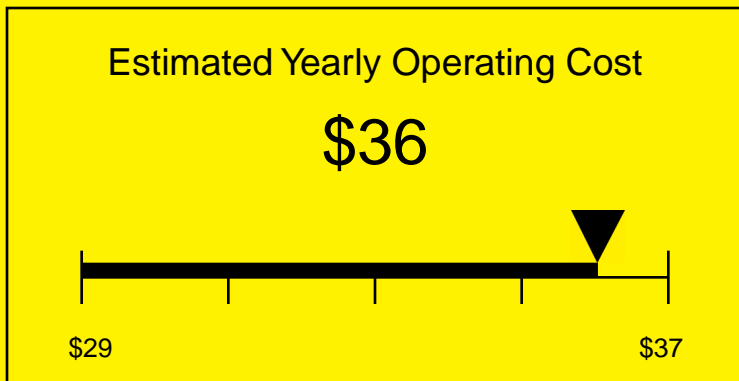

ENERGYGUIDE

REFRIGERATOR-FREEZER
Defrost: Manual

CM405
4.1 Cubic Feet

Compare the energy use of this product with others
before you buy

Your cost will depend on your utility rates

Based on a 2007 U.S. Government national average cost of 10.65 cents per kWh for electricity. Your actual operating cost will vary depending on your local utility rates and your use of the product.