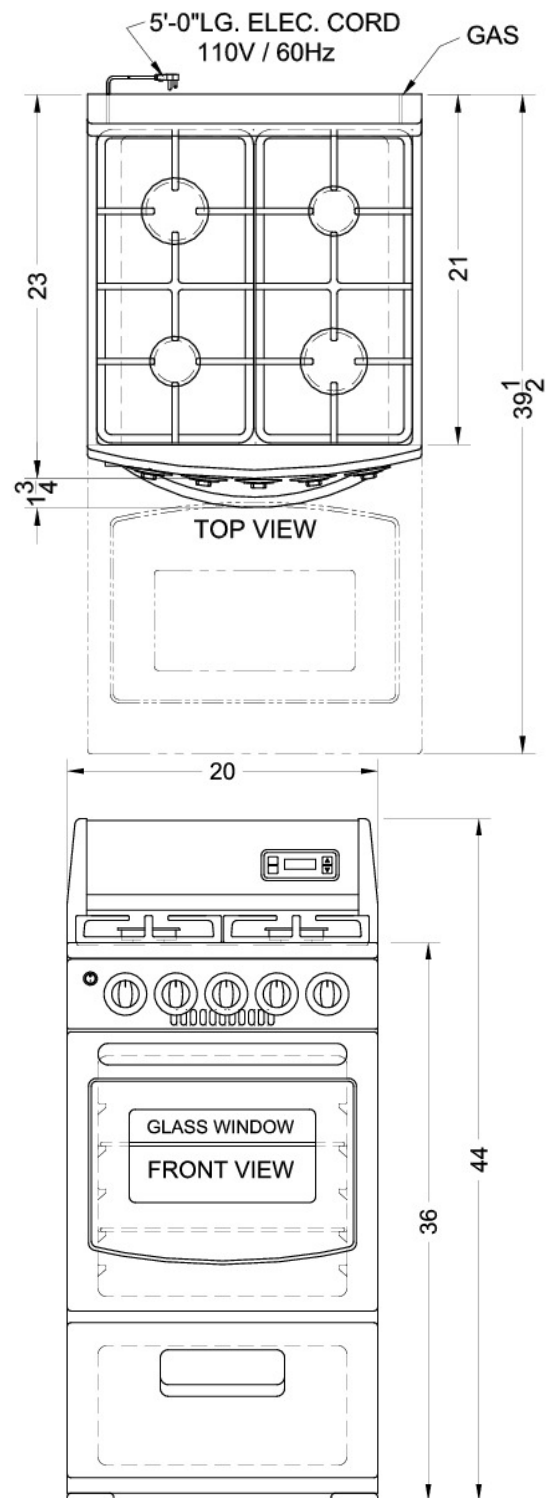

## PRO20

44.0" x 20.0" x 23.0" (H x W x D)

20" wide gas range with sealed burners, electronic ignition, oven window, gray finish, and black cabinet

### Highlights:

Slim 20" width for an easy fit in small kitchens

Unique gray finish offers a stylish alternative for kitchens on a budget

Sealed Sabaf® burners provide a safer, cleaner cooking experience

Includes continuous grates in heavy duty cast iron

20" width	Slim fit is ideal for small kitchens, with a generous 2.62 cu.ft. oven capacity
Sealed Sabaf burners	Two 9000 BTU and two 6000 BTU offer safer, cleaner cooking
Cast iron grates	A pair of continuous cast iron grates makes it easy to slide cookware from front to back
Oven window	Black-tinted window for a full view of the interior
Oven light	Interior light lets you monitor your cooking
Deluxe backguard	High backing prevents stovetop contents from splashing up or boiling over and staining walls
Digital clock and timer	Digital readout makes it easy to keep track of your cooking
Slide-out oven racks	Two racks with four glide positions for flexible cooking
Drop-down broiler compartment	Broil food in a separate bottom section with heat that spreads evenly from the top down
Push-to-turn controls	Safety knobs help prevent accidents from turning on the oven or burners

## Specifications:

Height	44.0"
Width	20.0"
Depth	23.0"
Capacity	2.62 cu.ft.
Ext Depth with Handle	24.75"
Shipping Weight	110.0 lbs.
Weight	97.0 lbs.
US Electrical Safety	CSA
Oven Rack Quantity	2
Depth with door at 90°	39.5"
Fuel Type	Spark
Number of Burners	4
Burner Temperature Control	Dial
Burner Type	Sealed
Oven Door Window	true
LP Convertible	true
Backsplash Display	true
Interior Oven Light	true
Backsplash	true
Oven Temperature Control	Dial
Cooktop Surface	Painted
Cooking Timer	true
Oven Cleaning Type	Manual
Parts/Labor Warranty	1 Year