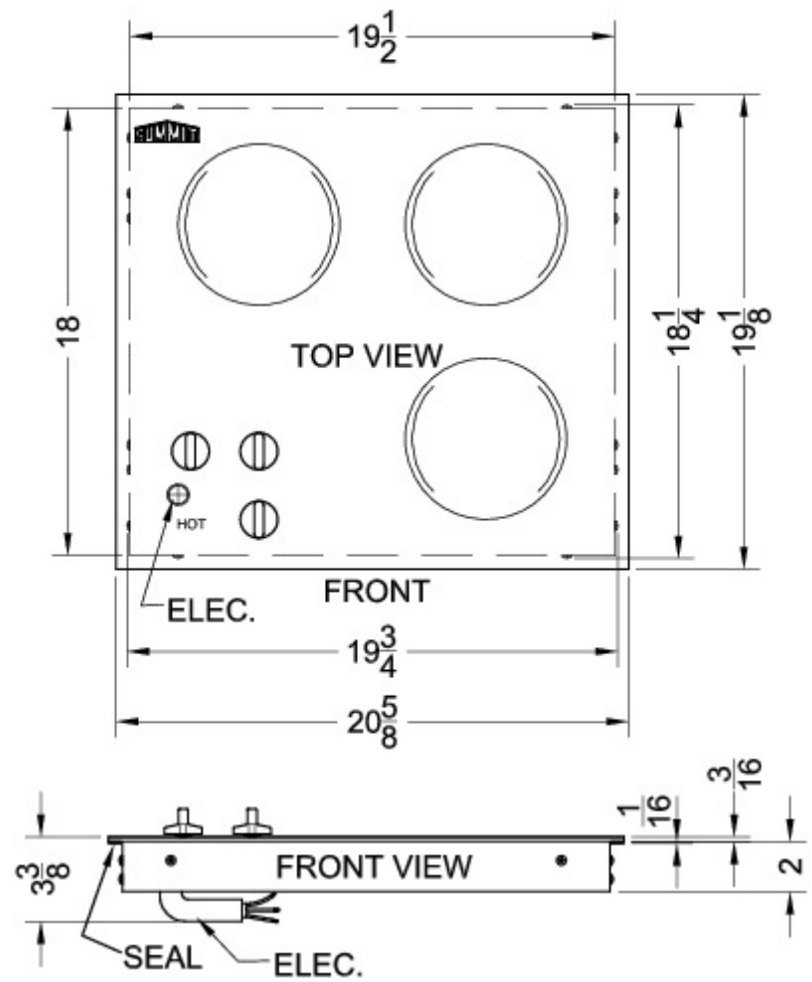

Residual heat indicator light

Indicates when surface is still hot to touch

Designed for built-in installation

Fits counter cutout sizes that are 19 7/8" wide by 18 3/8" deep

Specifications:

Cutout Depth	18.38"
Cutout Width	19.88"
Height	3.38"
Width	20.63"
Depth	19.13"
US Electrical Safety	UL
Voltage/Frequency	220 V AC/50 Hz
Canadian Electrical Safety	ULC
Burner Temperature Control	Dial
Burner Type	Glasstop
Heating Type	Radiant
Number of Burners	3
Surface Type	Glass
Parts/Labor Warranty	1 Year