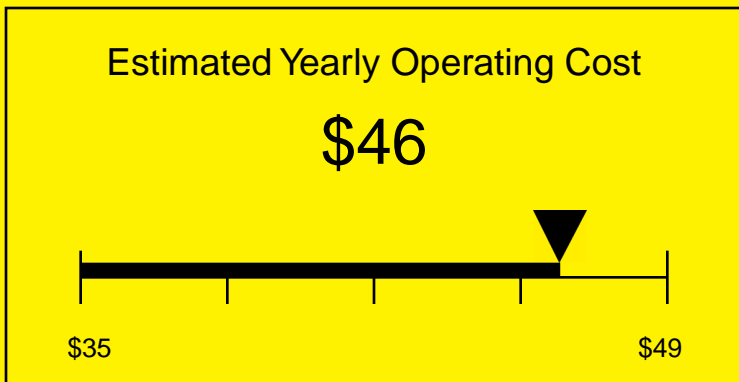

# ENERGYGUIDE

REFRIGERATOR  
Defrost: Automatic

SWC6GBLSH  
5.5 Cubic Feet

Compare the energy use of this product with others  
before you buy

Your cost will depend on your utility rates

Based on a 2007 U.S. Government national average cost of 10.65 cents per kWh for electricity. Your actual operating cost will vary depending on your local utility rates and your use of the product.