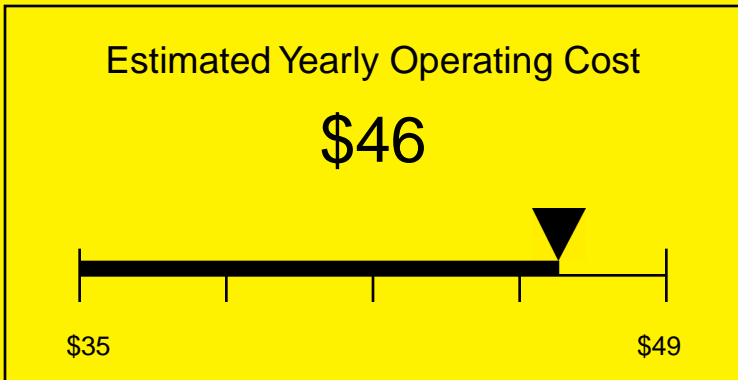

# ENERGYGUIDE

REFRIGERATOR  
Defrost: Automatic

SWC6GBLBISH  
5.5 Cubic Feet

Compare the energy use of this product with others  
before you buy

Your cost will depend on your utility rates

Based on a 2007 U.S. Government national average cost of 10.65 cents per kWh for electricity. Your actual operating cost will vary depending on your local utility rates and your use of the product.