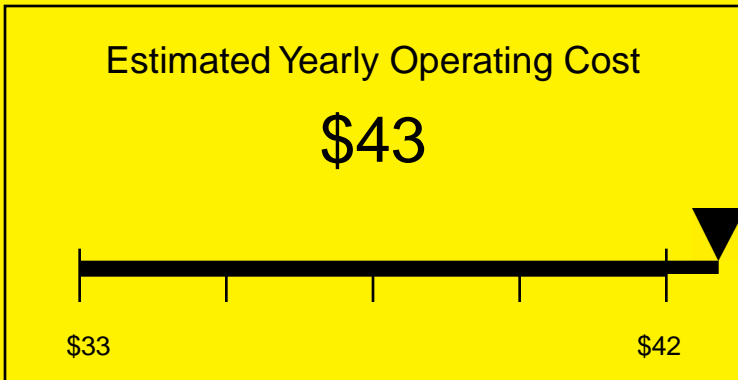

# ENERGYGUIDE

REFRIGERATOR  
Defrost: Automatic

SCR312L  
2.5 Cubic Feet

Compare the energy use of this product with others  
before you buy

**402kWh**

Estimated Yearly Electricity Use

Your cost will depend on your utility rates

Based on a 2007 U.S. Government national average cost of 10.65 cents per kWh for electricity. Your actual operating cost will vary depending on your local utility rates and your use of the product.