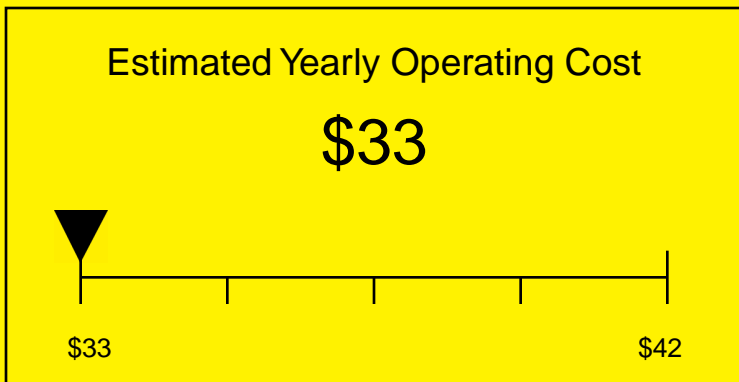

# ENERGYGUIDE

REFRIGERATOR-FREEZER  
Defrost: Automatic

FF43ESSSTB  
3.6 Cubic Feet

Compare the energy use of this product with others  
before you buy

**310kWh**  
Estimated Yearly Electricity Use

Your cost will depend on your utility rates

Based on a 2007 U.S. Government national average cost of 10.65 cents per kWh for electricity. Your actual operating cost will vary depending on your local utility rates and your use of the product.