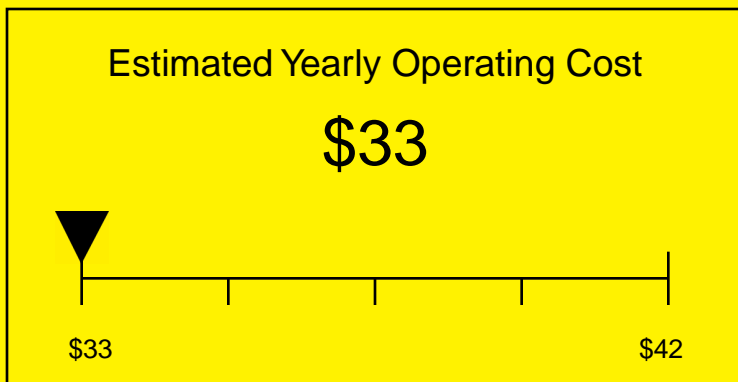

ENERGYGUIDE

REFRIGERATOR-FREEZER
Defrost: Automatic

FF43ESSADA
3.6 Cubic Feet

Compare the energy use of this product with others
before you buy

310kWh
Estimated Yearly Electricity Use

Your cost will depend on your utility rates

Based on a 2007 U.S. Government national average cost of 10.65 cents per kWh for electricity. Your actual operating cost will vary depending on your local utility rates and your use of the product.