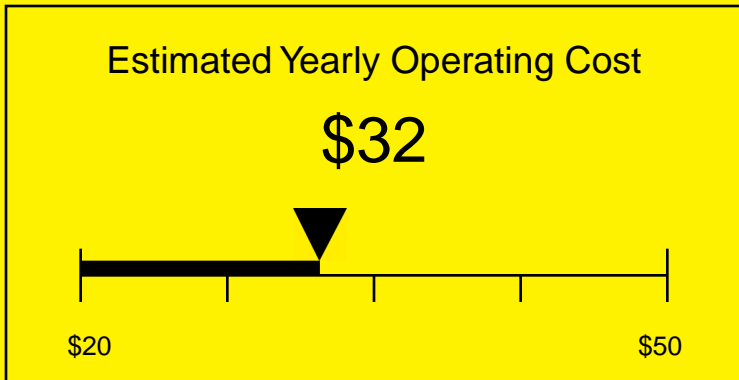

ENERGYGUIDE

None
Defrost: NA

DW2432
Cubic Feet

Compare the energy use of this product with others
before you buy

Your cost will depend on your utility rates

Based on a 2007 U.S. Government national average cost of 10.65 cents per kWh for electricity. Your actual operating cost will vary depending on your local utility rates and your use of the product.