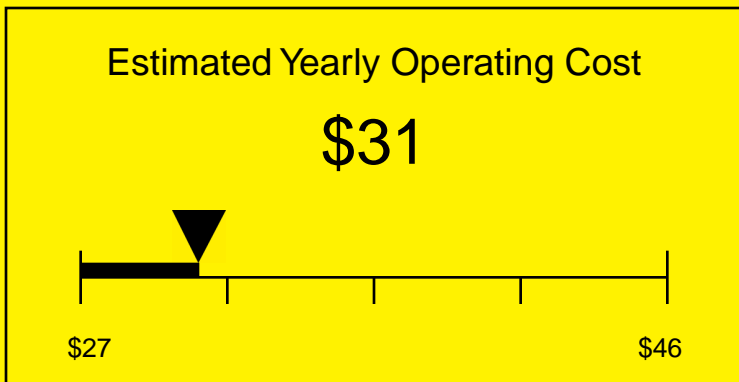

ENERGYGUIDE

REFRIGERATOR-FREEZER
Defrost: Cycle

CP35B
2.9 Cubic Feet

Compare the energy use of this product with others
before you buy

Your cost will depend on your utility rates

Based on a 2007 U.S. Government national average cost of 10.65 cents per kWh for electricity. Your actual operating cost will vary depending on your local utility rates and your use of the product.