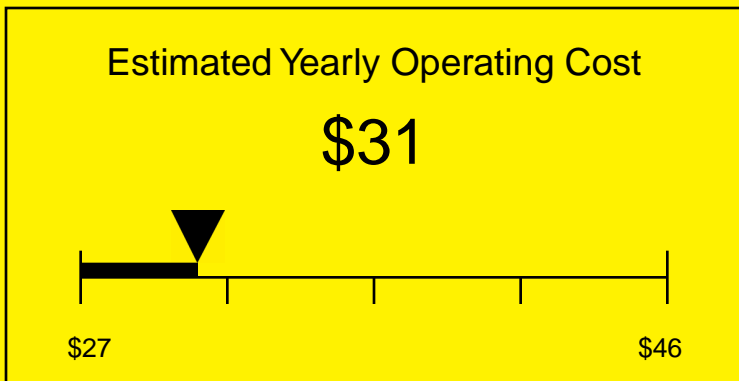

ENERGYGUIDE

REFRIGERATOR-FREEZER
Defrost: Cycle

CP35
2.9 Cubic Feet

Compare the energy use of this product with others
before you buy

Your cost will depend on your utility rates

Based on a 2007 U.S. Government national average cost of 10.65 cents per kWh for electricity. Your actual operating cost will vary depending on your local utility rates and your use of the product.