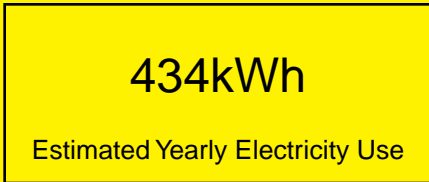

ENERGYGUIDE

REFRIGERATOR
Defrost: Automatic

SWC6GBLBIBT
5.5 Cubic Feet

Compare the energy use of this product with others
before you buy

Your cost will depend on your utility rates

Based on a 2007 U.S. Government national average cost of 10.65 cents per kWh for electricity. Your actual operating cost will vary depending on your local utility rates and your use of the product.