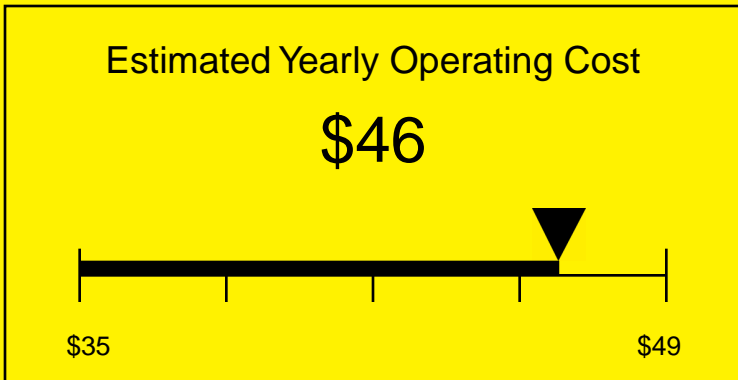

ENERGYGUIDE

REFRIGERATOR
Defrost: Automatic

SWC6GBLBIBT
5.5 Cubic Feet

Compare the energy use of this product with others
before you buy

Your cost will depend on your utility rates

Based on a 2007 U.S. Government national average cost of 10.65 cents per kWh for electricity. Your actual operating cost will vary depending on your local utility rates and your use of the product.