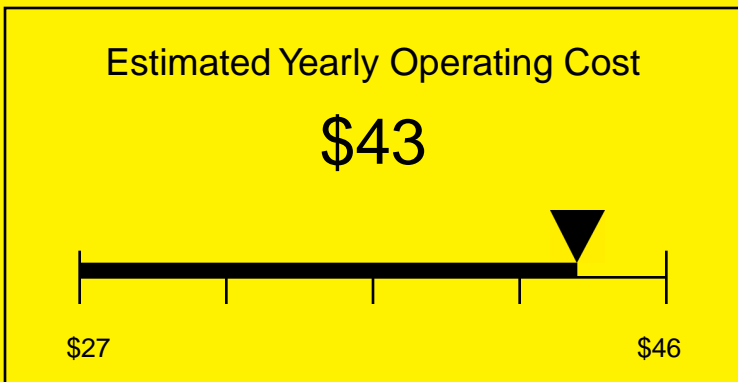

ENERGYGUIDE

REFRIGERATOR
Defrost: Automatic

SPR70SBI
5.5 Cubic Feet

Compare the energy use of this product with others
before you buy

Your cost will depend on your utility rates

Based on a 2007 U.S. Government national average cost of 10.65 cents per kWh for electricity. Your actual operating cost will vary depending on your local utility rates and your use of the product.