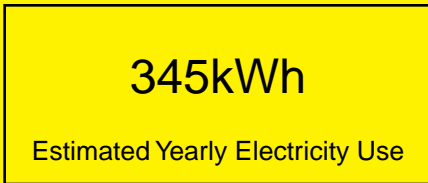

ENERGYGUIDE

REFRIGERATOR
Defrost: Manual

SBC500SSST
6.4 Cubic Feet

Compare the energy use of this product with others
before you buy

Your cost will depend on your utility rates

Based on a 2007 U.S. Government national average cost of 10.65 cents per kWh for electricity. Your actual operating cost will vary depending on your local utility rates and your use of the product.