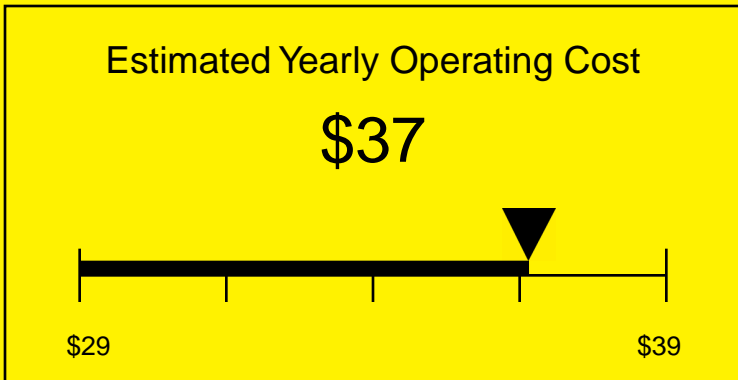

ENERGYGUIDE

REFRIGERATOR
Defrost: Manual

SBC500SSST
6.4 Cubic Feet

Compare the energy use of this product with others
before you buy

Your cost will depend on your utility rates

Based on a 2007 U.S. Government national average cost of 10.65 cents per kWh for electricity. Your actual operating cost will vary depending on your local utility rates and your use of the product.