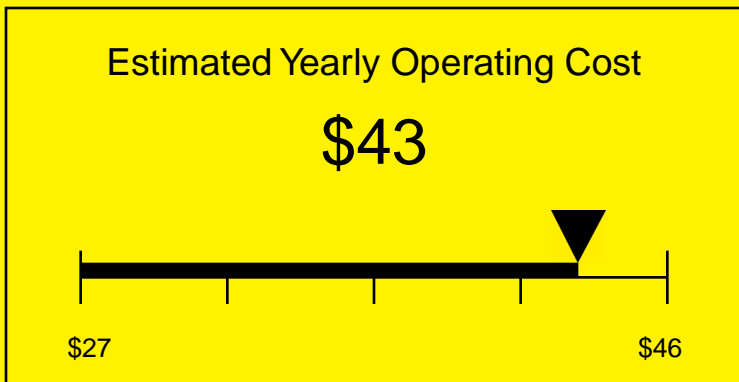

# ENERGYGUIDE

REFRIGERATOR  
Defrost: Automatic

FF7LBLPUB  
5.5 Cubic Feet

Compare the energy use of this product with others  
before you buy

Your cost will depend on your utility rates

Based on a 2007 U.S. Government national average cost of 10.65 cents per kWh for electricity. Your actual operating cost will vary depending on your local utility rates and your use of the product.