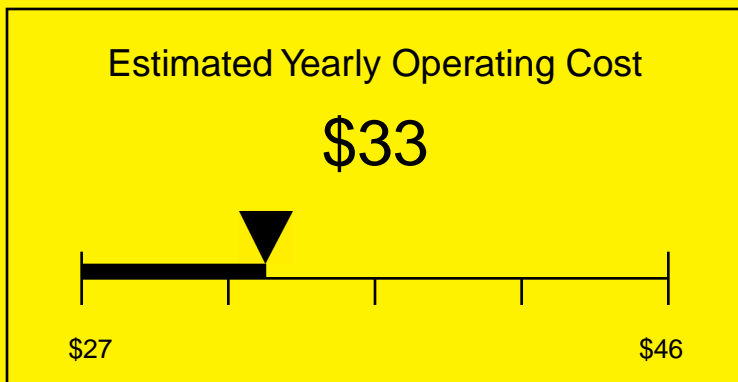

ENERGYGUIDE

REFRIGERATOR-FREEZER
Defrost: Automatic

FF41ESSSADA
3.6 Cubic Feet

Compare the energy use of this product with others
before you buy

310kWh

Estimated Yearly Electricity Use

Your cost will depend on your utility rates

Based on a 2007 U.S. Government national average cost of 10.65 cents per kWh for electricity. Your actual operating cost will vary depending on your local utility rates and your use of the product.