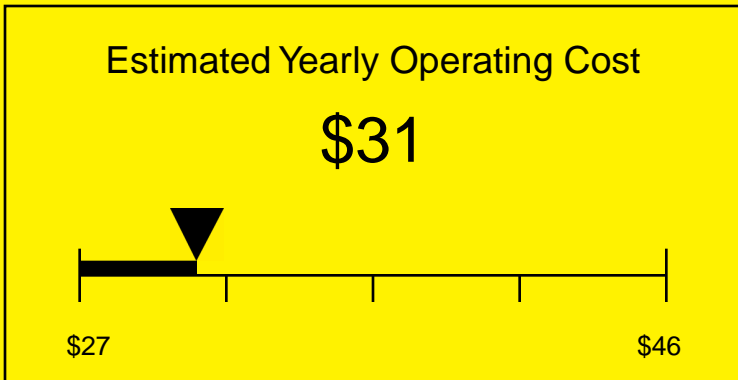

# ENERGYGUIDE

REFRIGERATOR-FREEZER  
Defrost: Cycle

CP35BADA  
2.9 Cubic Feet

Compare the energy use of this product with others  
before you buy

Your cost will depend on your utility rates

Based on a 2007 U.S. Government national average cost of 10.65 cents per kWh for electricity. Your actual operating cost will vary depending on your local utility rates and your use of the product.