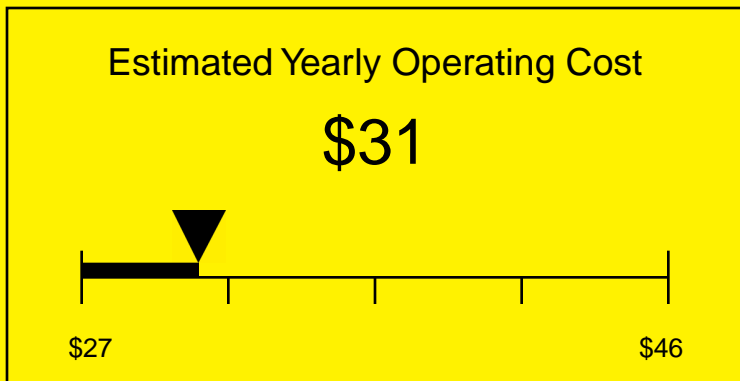

ENERGYGUIDE

REFRIGERATOR-FREEZER
Defrost: Cycle

CP35ADA
2.9 Cubic Feet

Compare the energy use of this product with others
before you buy

Your cost will depend on your utility rates

Based on a 2007 U.S. Government national average cost of 10.65 cents per kWh for electricity. Your actual operating cost will vary depending on your local utility rates and your use of the product.