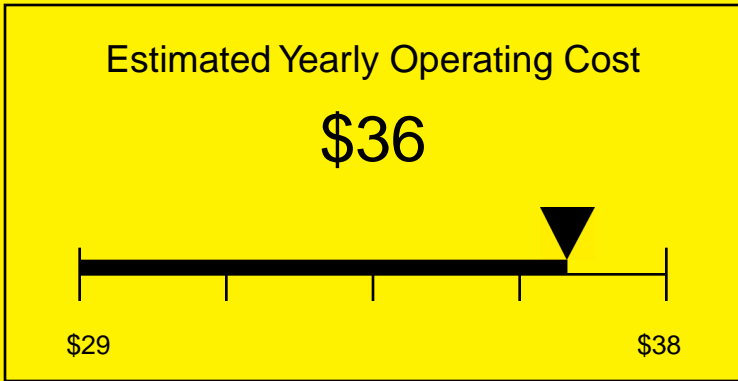

ENERGYGUIDE

REFRIGERATOR-FREEZER
Defrost: Automatic

BI605BFFFR
6.1 Cubic Feet

Compare the energy use of this product with others
before you buy

Your cost will depend on your utility rates

Based on a 2007 U.S. Government national average cost of 10.65 cents per kWh for electricity. Your actual operating cost will vary depending on your local utility rates and your use of the product.