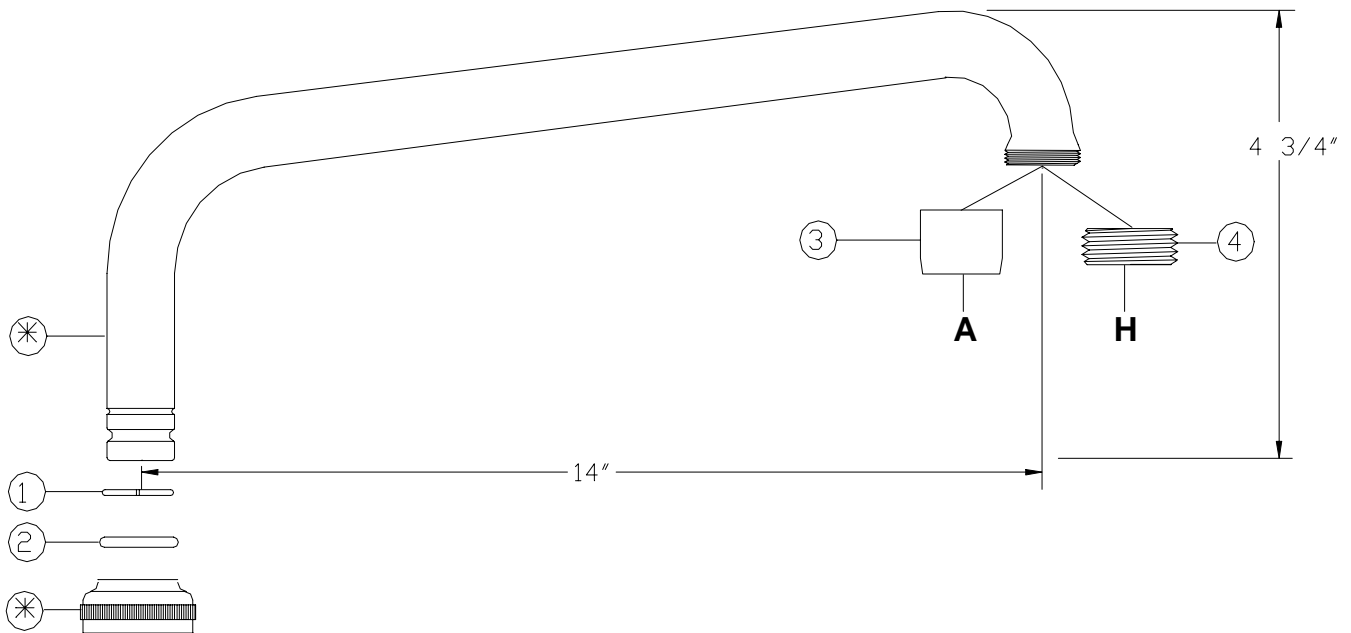

# Central Brass

2950 East 55th Street Cleveland, Ohio 44127  
 Phone#: 216-883-0220 Fax#: 216-883-0875  
 www.CentralBrass.com

**SU-363-MA & MH**  
**14-INCH TUBE SPOUT WITH**  
**(A)AERATOR OR (H)HOSE END**  
**Spout Suffix -4**

## Replacement Parts

#	Part #	Description
A	SU-363-MA	14-Inch Tube Spout with Aerator (30-M)
H	SU-363-MH	14-Inch Tube Spout with Hose End (PF-784-C)
1	X166-FN	Snap Ring (6/pk)
2	X1038-KN	O-Ring (25/pk)
3	30-M	Aerator (1/pk)
4	XPF-784-C	Hose End (2/pk)