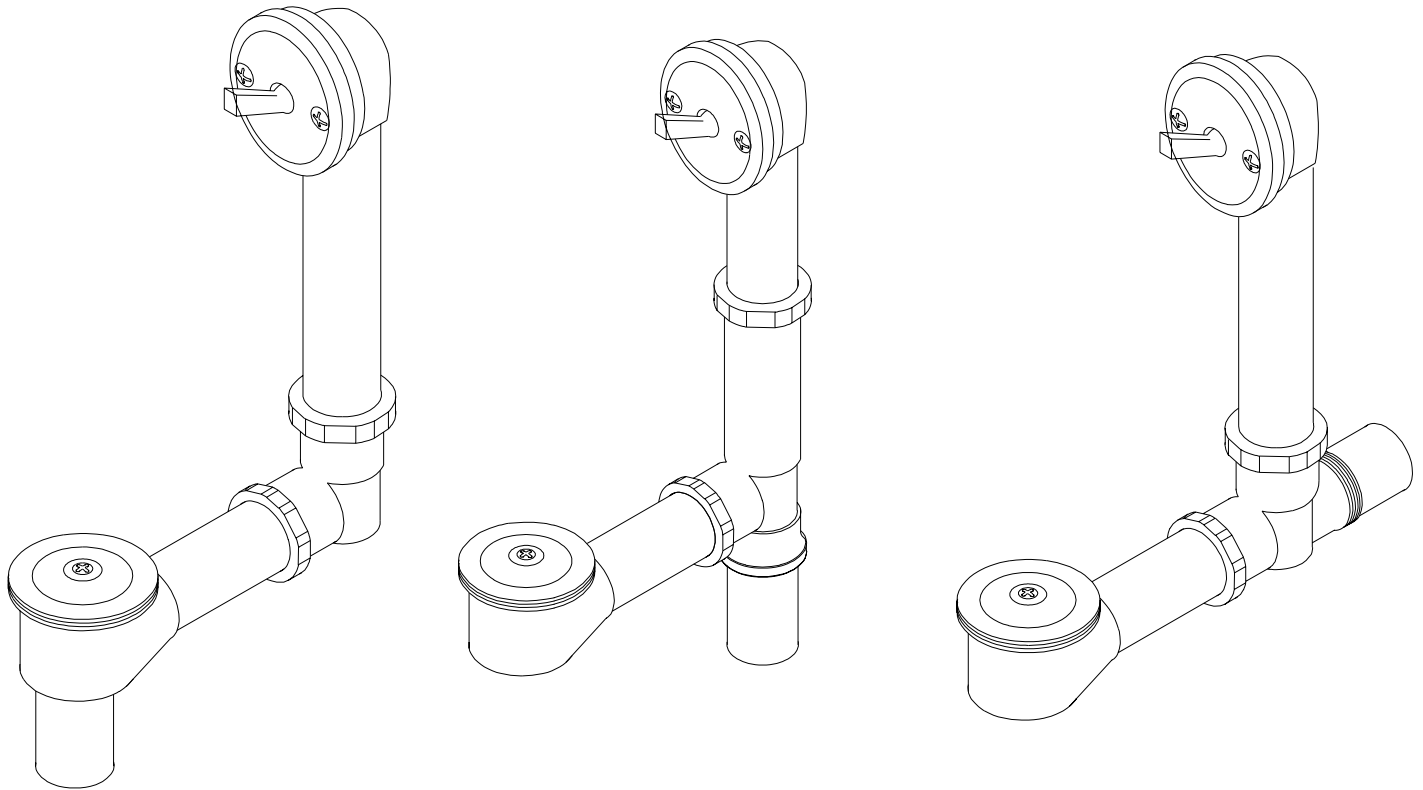

Central Brass®

The Easy Choice

Pop-Up Bath Drain

1674-D Series For 14-inch Tub

1674-LD Series For 14-inch Tub with Lay Down Tee

1676-D Series For 16-inch Tub

1676-LD Series For 16-inch Tub with Lay Down Tee

1675 Series Multi-Tub adjustable for 14 to 16-inch Tubs

CENTRAL BRASS MFG CO

2950 East 55th Street, Cleveland, Ohio 44127

Phone: 216-883-0220 Fax: 216-883-0875 Email: sales @CentralBrass.com

CENTRAL BRASS INSTALLATION INSTRUCTIONS

1. Apply a layer of soft putty (plumbers set), to underside of strainer plug body, assemble in bathtub drain hole and screw tightly into shoe elbow as shown.
2. Assemble tubes with slip joint washers into tee as shown and screw on coupling nuts finger tight. Rotate rubber beveled washer on top ell to match angle of tub.
3. With the trip handle in the down position, insert the spring and linkage down through the top elbow as shown. Linkage can be screwed in and out of clevis to obtain the desired travel of the spring link. When the proper travel is adjusted, tighten linkage locknut to lock linkage in place. Screw in the two screws to hold face plate.
4. Tighten coupling nuts on tee with wrench to pull tapered slip joint washers securely into tee.
5. Assembly of a threaded tailpiece requires the use of a thread sealant to prevent leakage.

2-3/4 DIA STRAINER BODY

1-7/8 DIAMETER MINIMUM TUB OPENING

3/4" MAXIMUM

1-1/16

6-3/8 to 7-1/8
ADJUSTABLE

**1674-LD Series
1676-LD Series**

1-1/2 DIA

CENTRAL