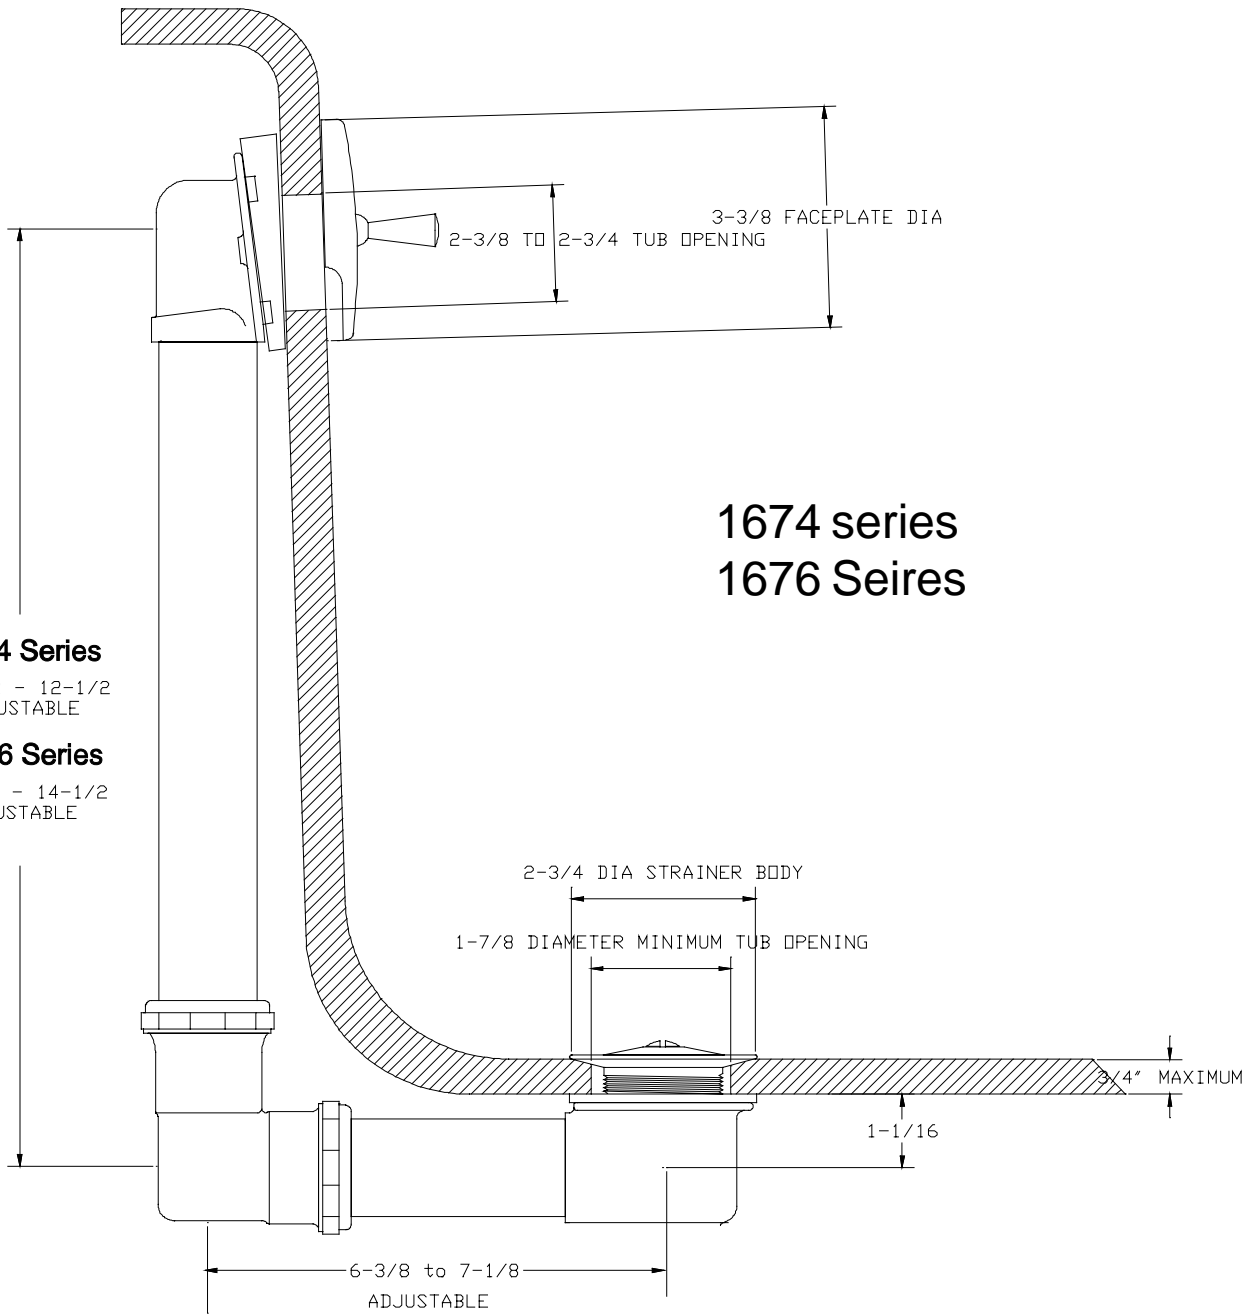

**1674 series
1676 Seires**

1674 Series
11-1/2 - 12-1/2
ADJUSTABLE

1676 Series
13-1/2 - 14-1/2
ADJUSTABLE

2-3/4 DIA STRAINER BODY

1-7/8 DIAMETER MINIMUM TUB OPENING

3/4" MAXIMUM

1-1/16

6-3/8 to 7-1/8
ADJUSTABLE

**1674-LD Series
1676-LD Series**

1-1/2 DIA

CENTRAL

4"

6-1/2 to 7-1/2
ADJUSTABLE

CENTRAL BRASS MFG CO

2950 East 55th Street, Cleveland, Ohio 44127

Phone: 216-883-0220

Fax: 216-883-0875

Email: sales @CentralBrass.com