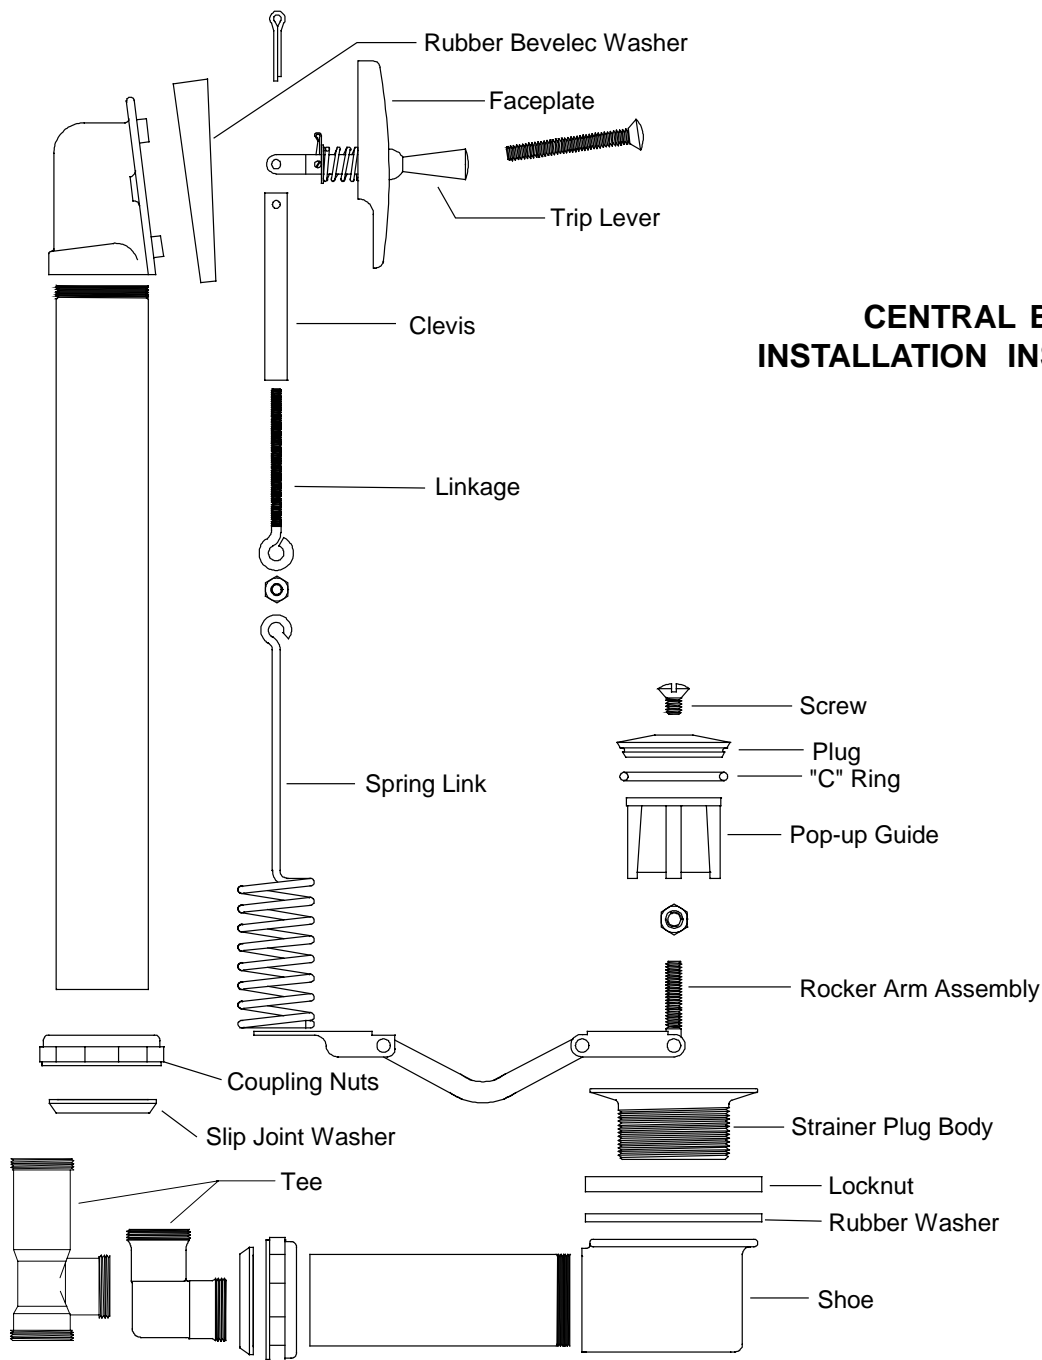

CENTRAL BRASS INSTALLATION INSTRUCTIONS

1. Apply a layer of soft putty (plumbers set), to underside of strainer plug body, assemble in bathtub drain hole and screw tightly into shoe elbow as shown.
2. Assemble tubes with slip joint washers into tee as shown and screw on coupling nuts finger tight. Rotate rubber beveled washer on top ell to match angle of tub.
3. With the trip handle in the down position, insert the spring and linkage down through the top elbow as shown. Linkage can be screwed in and out of clevis to obtain the desired travel of the spring link. When the proper travel is adjusted, tighten linkage locknut to lock linkage in place. Screw in the two screws to hold face plate.
4. Tighten coupling nuts on tee with wrench to pull tapered slip joint washers securely into tee.
5. Assembly of a threaded tailpiece requires the use of a thread sealant to prevent leakage.

CENTRAL BRASS MFG CO

2950 East 55th Street, Cleveland, Ohio 44127

Phone: 216-883-0220   Fax: 216-883-0875   Email: sales @CentralBrass.com