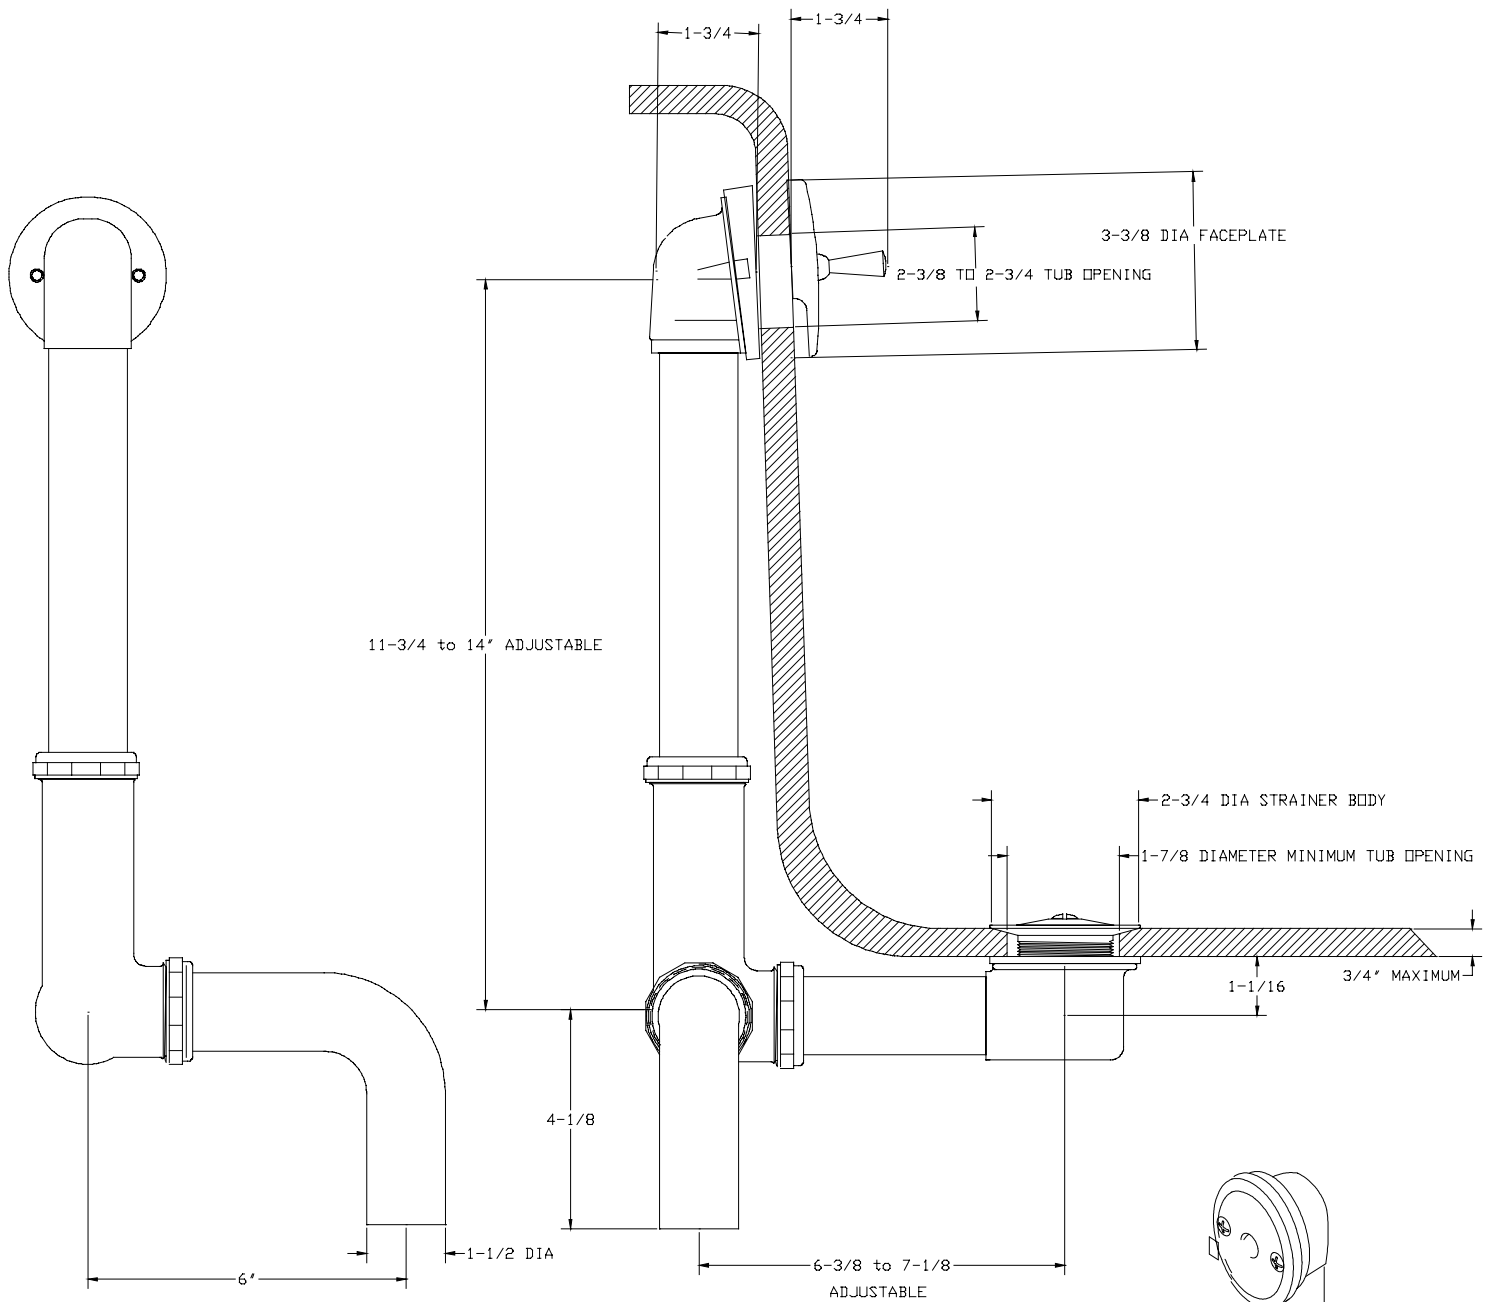

S - SIDE OUTLET DRAIN SUFFIX

CENTRAL BRASS MFG CO

2950 East 55th Street, Cleveland, Ohio 44127

Phone: 216-883-0220 Fax: 216-883-0875 Email: sales @CentralBrass.com