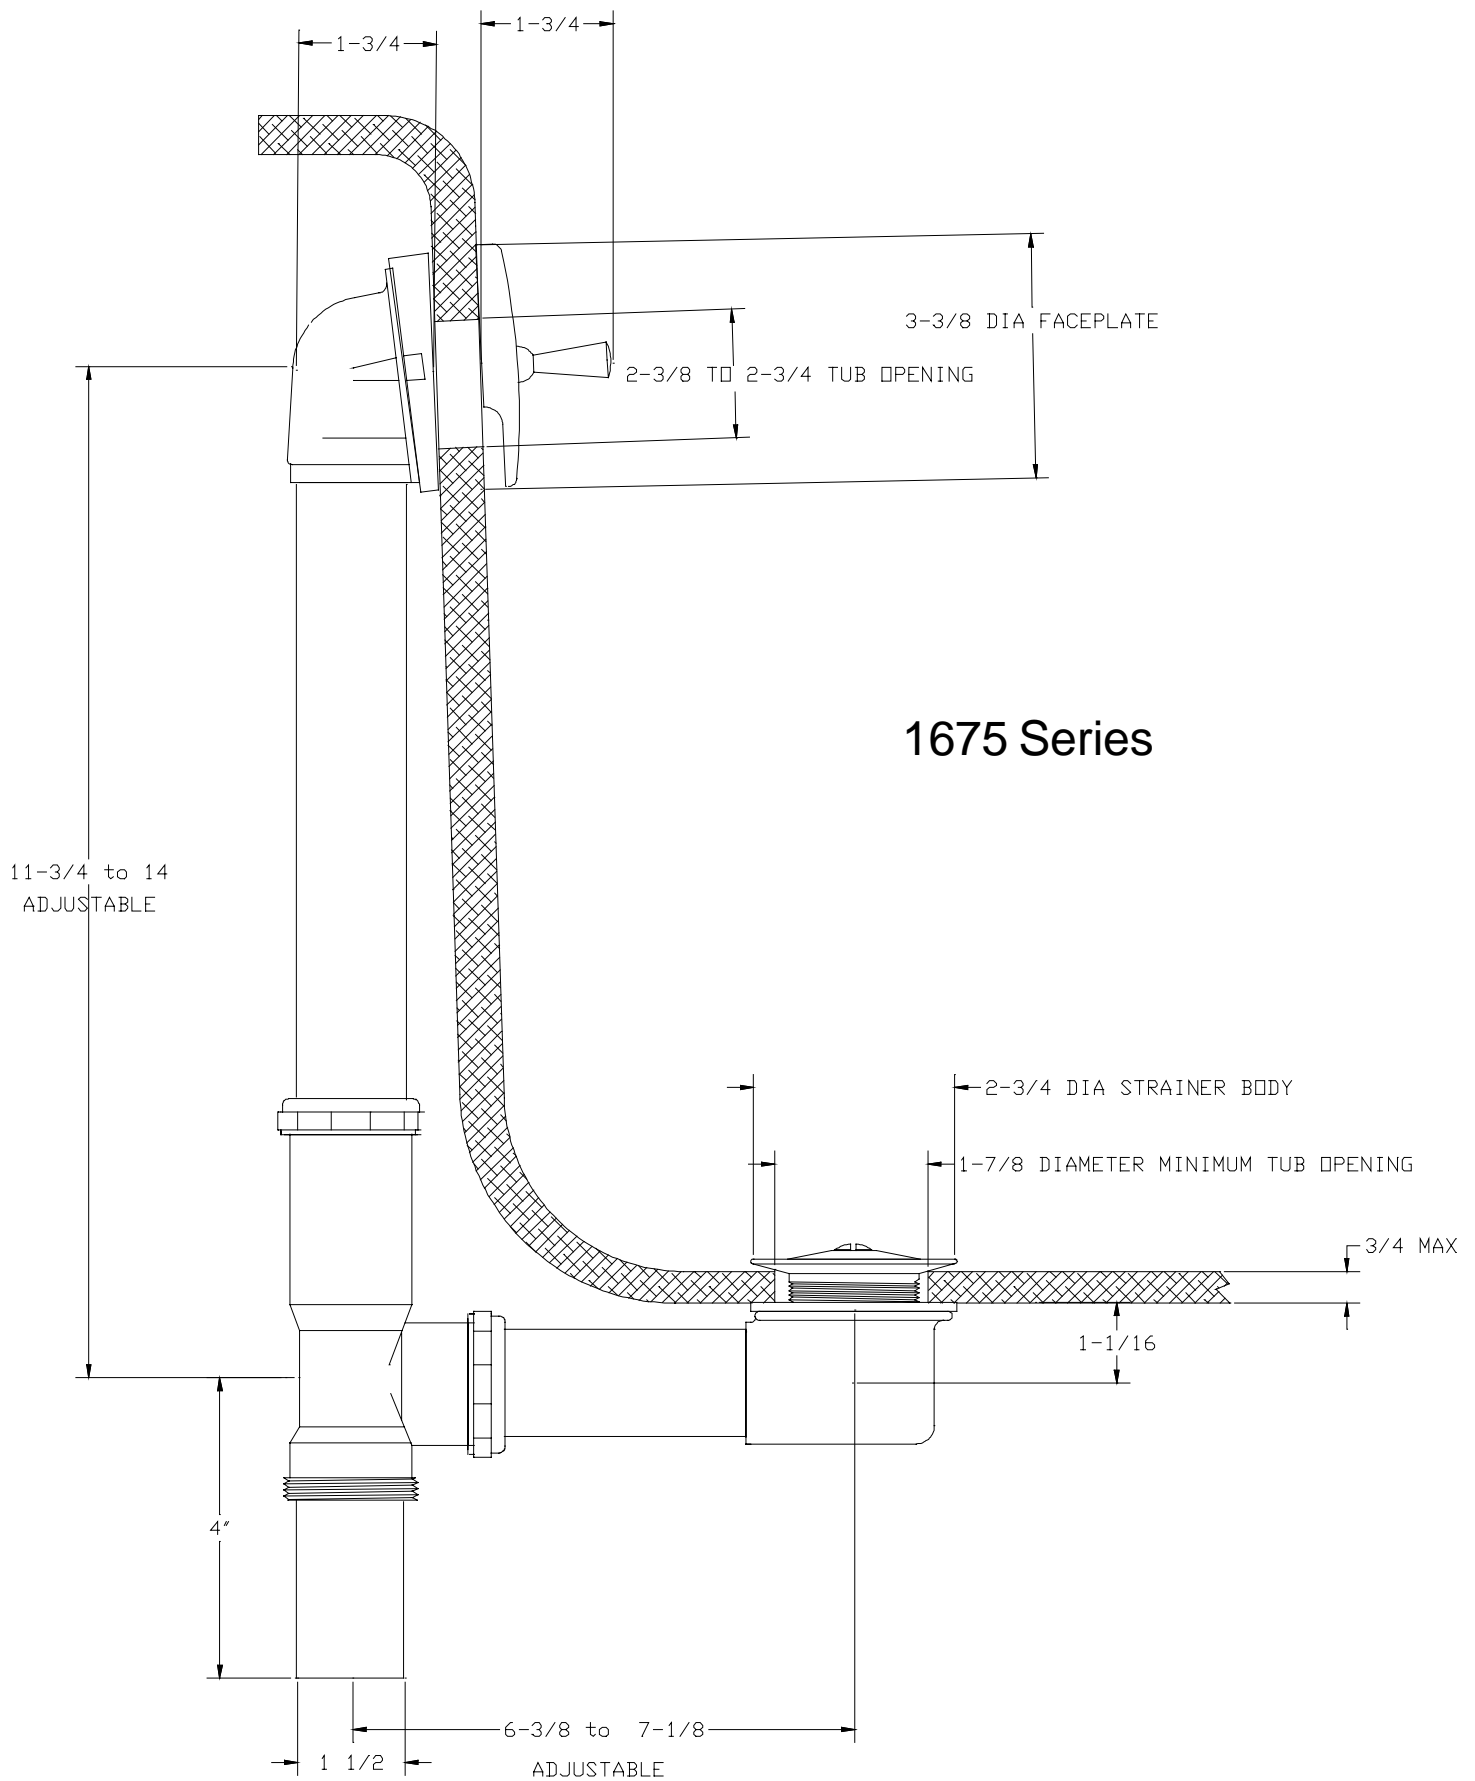

CENTRAL BRASS MFG CO

2950 East 55th Street, Cleveland, Ohio 44127

Phone: 216-883-0220

Fax: 216-883-0875

Email: sales @CentralBrass.com