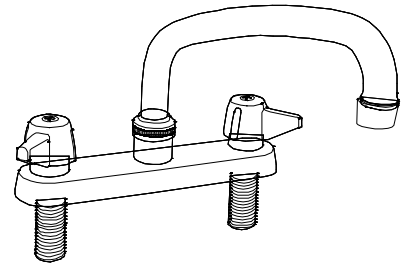

Central Brass

COMPANY

Brecksville, Ohio 44141

Phone: (216)883-0220 Fax: (440)526-5745

www.CentralBrass.com

MODEL NO. 0125 Series
Cast Brass Topmount
Kitchen Faucet

REPLACEMENT PARTS

* These items are not offered individually and must be purchased as a group or unit. Please contact Central Brass for more information.

Accessories

Part #	Description
G-1748-88W	Wall Mount Spout Adapter (includes G-1808-E & Washer X402-E)
SU-2775-R-02	Jointed Spout (7-inch)

REPLACEMENT PARTS

#	Part #	Description
A	G-523-C	Lever Handle C Indexed with Screw (X107-F)
A	G-523-H	Lever Handle H Indexed with Screw (X107-F)
B	G-453-EL	Cold O-Ring Stem Assembly with Gasket (X1028-Y)
B	G-453-ER	Hot O-Ring Stem Assembly with Gasket (X1028-Y)
C	K-453-C	Cold O-Ring Stem Assembly with Gasket (X1028-Y) and Seat (X263-BC)
C	K-453-H	Hot O-Ring Stem Assembly with Gasket (X1028-Y) and Seat (X263-BC)
D	SU-363-RA	8-Inch Swivel Spout with Aerator (30-M)
E	G-913-A	Coupling Nut group (1 set)
1	X107-F	Handle Screw (25 pcs per pack)
2	X1038-453	O-Rings (25 pcs per pack)
3	X901-WNN	Stem Seat Washer (25 pcs per pack)
4	X104	Seat Washer Screw (25 pcs per pack)
5	X1028-Y	Gasket (25 pcs per pack)
6	X263-BC	Replacement Seat (10 pcs per pack)
7	30-M	Aerator
8	X166-FN	Snap Ring (6 pcs per pack)
9	X1038-KN	Spout O-Ring (25 pcs per pack)
10	X54	Crowfoot Washer (10 pcs per pack)
11	X7133-AZ	Locknut (10 pcs per pack)
12	X4015	Coupling Nut (4 pcs per pack)

OPTIONS & REPLACEMENT PARTS for options (see replacement part sheets for individual items)

Suffix Number	Replaces Item #	Part Number	Description
2	D	SU-363-JA	10-Inch Swivel Spout with Aerator (30-M)
3	D	SU-363-LA	12-Inch Swivel Spout with Aerator (30-M)
4	D	SU-363-MA	14-Inch Swivel Spout with Aerator (30-M)

- If faucet has round handles, use two Hot stem assemblies
- If faucet has lever handles, use one Hot and one Cold stem assemblies

See **0126, 0127 & 0128** for items with more options