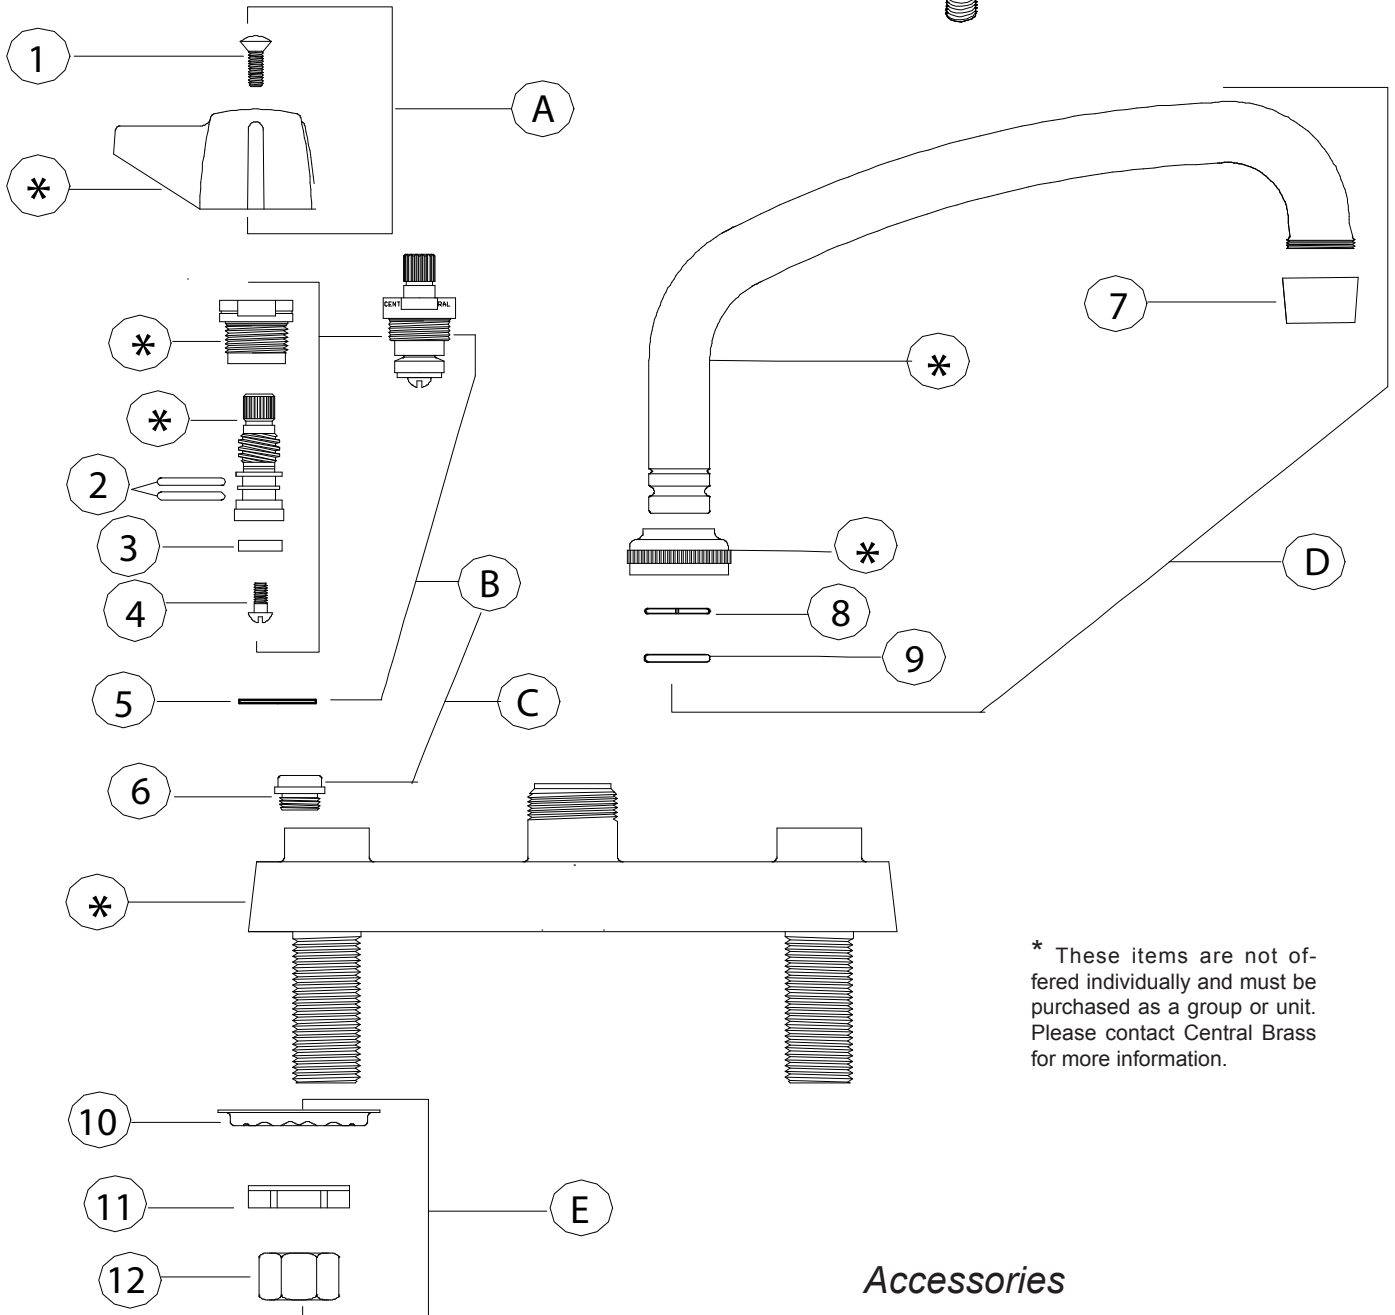

Central Brass

COMPANY

Brecksville, Ohio 44141

Phone: (216)883-0220 Fax: (440)526-5745

www.CentralBrass.com

MODEL NO. 0125 Series
Cast Brass Topmount
Kitchen Faucet

REPLACEMENT PARTS

* These items are not offered individually and must be purchased as a group or unit. Please contact Central Brass for more information.

Accessories

Part #	Description
G-1748-88W	Wall Mount Spout Adapter (includes G-1808-E & Washer X402-E)
SU-2775-R-02	Jointed Spout (7-inch)

REPLACEMENT PARTS

#	Part #	Description
A	G-523-C	Lever Handle C Indexed with Screw (X107-F)
A	G-523-H	Lever Handle H Indexed with Screw (X107-F)
B	G-453-EL	Cold O-Ring Stem Assembly with Gasket (X1028-Y)
B	G-453-ER	Hot O-Ring Stem Assembly with Gasket (X1028-Y)
C	K-453-C	Cold O-Ring Stem Assembly with Gasket (X1028-Y) and Seat (X263-BC)
C	K-453-H	Hot O-Ring Stem Assembly with Gasket (X1028-Y) and Seat (X263-BC)
D	SU-363-RA	8-Inch Swivel Spout with Aerator (30-M)
E	G-913-A	Coupling Nut group (1 set)
1	X107-F	Handle Screw (25 pcs per pack)
2	X1038-453	O-Rings (25 pcs per pack)
3	X901-WNN	Stem Seat Washer (25 pcs per pack)
4	X104	Seat Washer Screw (25 pcs per pack)
5	X1028-Y	Gasket (25 pcs per pack)
6	X263-BC	Replacement Seat (10 pcs per pack)
7	30-M	Aerator
8	X166-FN	Snap Ring (6 pcs per pack)
9	X1038-KN	Spout O-Ring (25 pcs per pack)
10	X54	Crowfoot Washer (10 pcs per pack)
11	X7133-AZ	Locknut (10 pcs per pack)
12	X4015	Coupling Nut (4 pcs per pack)

OPTIONS & REPLACEMENT PARTS for options (see replacement part sheets for individual items)

Suffix Number	Replaces Item #	Part Number	Description
2	D	SU-363-JA	10-Inch Swivel Spout with Aerator (30-M)
3	D	SU-363-LA	12-Inch Swivel Spout with Aerator (30-M)
4	D	SU-363-MA	14-Inch Swivel Spout with Aerator (30-M)

- If faucet has round handles, use two Hot stem assemblies
- If faucet has lever handles, use one Hot and one Cold stem assemblies

See **0126, 0127 & 0128** for items with more options