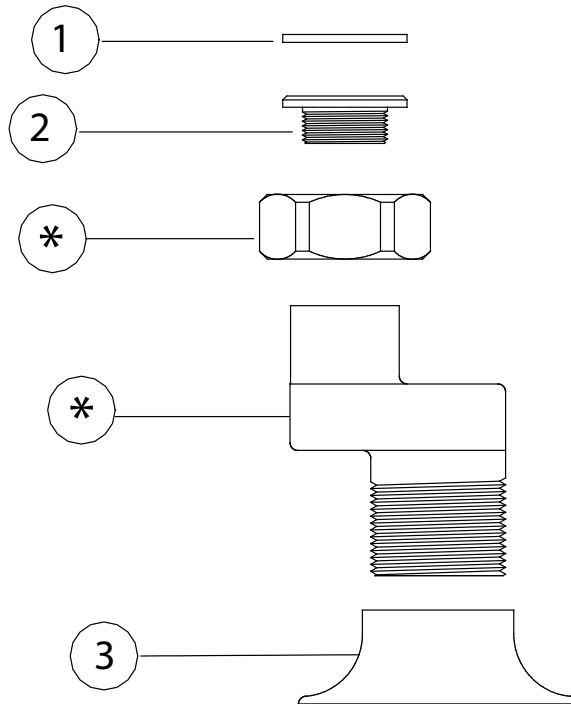

SU-2806
Wall Mount Flange
Female Adjustable 6" to 9-1/2" Centers
S - SUFFIX

REPLACEMENT PARTS

#	Part Number	Description
	SU-2806	Female Flange Adjustable 6 inch to 9-1/2 inch Centers
1	X940-TRN	Washer (10 pcs per pack)
2	PF-256-L	Shank Spud
3	390	Flange

* These items are not offered individually and must be purchased as a group or unit. Please contact Central Brass for more information.