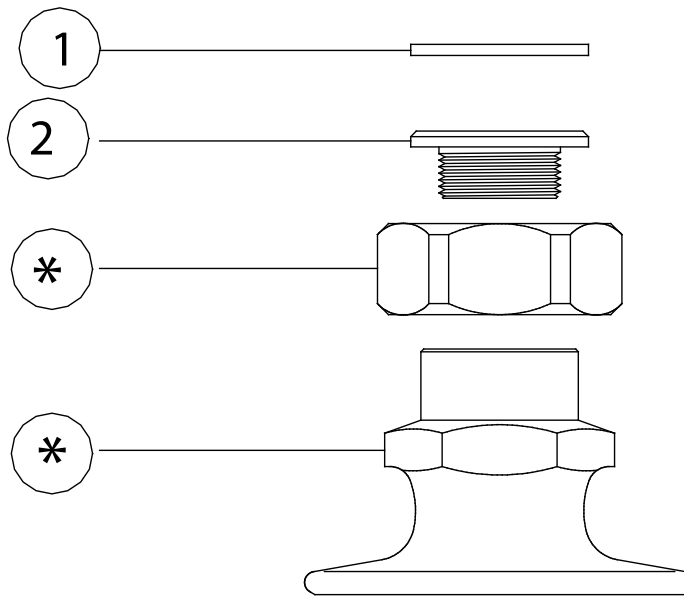

- If faucet has round handles (G-398), use two Hot stem assemblies
- If faucet has lever handles, use one Hot and one Cold stem assemblies

* These items are not offered individually and must be purchased as a group or unit. Please contact Central Brass for more information.

SU-2806
Wall Mount Flange
Female Adjustable 6" to 9-1/2" Centers
S - SUFFIX

REPLACEMENT PARTS

#	Part Number	Description
	SU-2806	Female Flange Adjustable 6 inch to 9-1/2 inch Centers
1	X940-TRN	Washer (10 pcs per pack)
2	PF-256-L	Shank Spud
3	390	Flange

* These items are not offered individually and must be purchased as a group or unit. Please contact Central Brass for more information.

SU-2807
Wall Mount Flange
Female Adjustable 7-7/8" to 8-1/8" Centers
U - SUFFIX

REPLACEMENT PARTS

#	Part Number	Description
	SU-2807	Female Flange Adjustable 7-7/8 inch to 8-1/8 inch Centers
1	X940-TRN	Washer (10 pcs per pack)
2	PF-256-L	Shank Spud

* These items are not offered individually and must be purchased as a group or unit. Please contact Central Brass for more information.