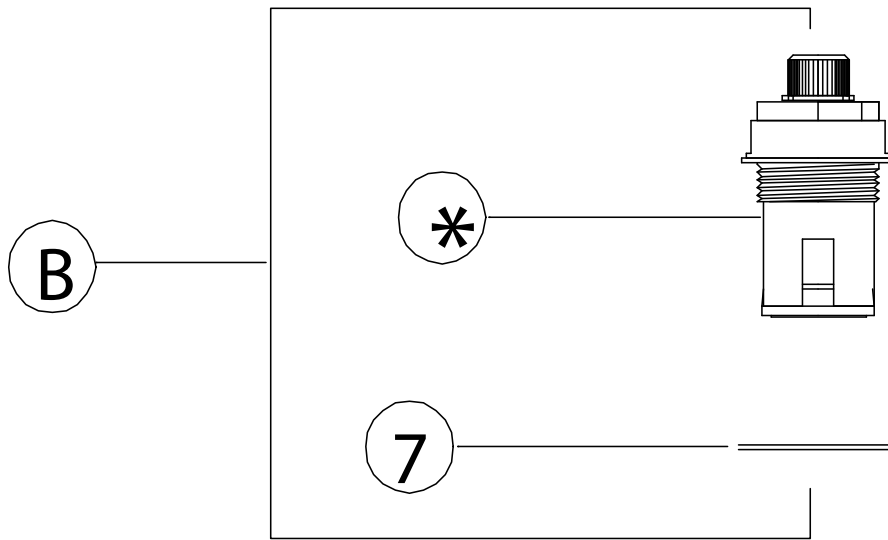

**Model No. 80048
K-352-C
K-352-H
Ceramic-disc Stem Cartridges
with Gasket**

REPLACEMENT PARTS

#	Part Number	Description
B	K-352-C	Ceramic-disc Stem Cartridge Cold Side with Gasket (X1028-Y)
B	K-352-H	Ceramic-disc Stem Cartridge Hot Side with Gasket (X1028-Y)
7	X1028-Y	Gasket (25 pcs per pack)

- If faucet has round handles (G-398), use two Hot stem assemblies
- If faucet has lever handles, use one Hot and one Cold stem assemblies

* These items are not offered individually and must be purchased as a group or unit. Please contact Central Brass for more information.