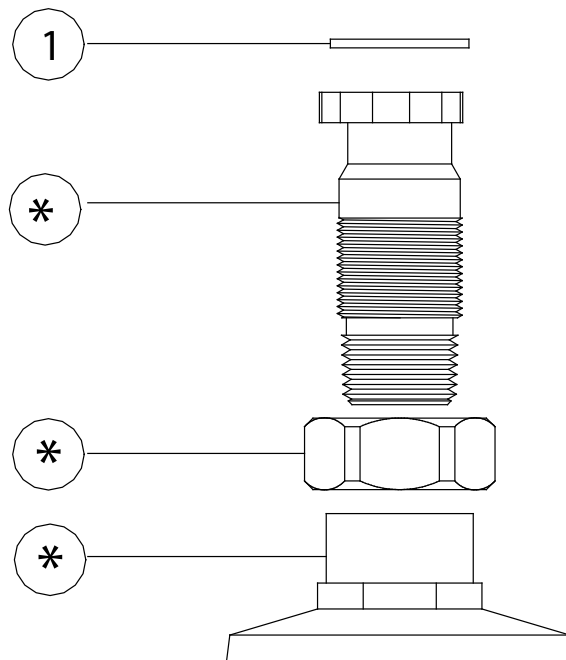

* These items are not offered individually and must be purchased as a group or unit. Please contact Central Brass for more information.

SU-2807
Wall Mount Flange
Female Adjustable 7-7/8" to 8-1/8" Centers
U - SUFFIX

REPLACEMENT PARTS

#	Part Number	Description
	SU-2807	Female Flange Adjustable 7-7/8 inch to 8-1/8 inch Centers
1	X940-TRN	Washer (10 pcs per pack)
2	PF-256-L	Shank Spud

* These items are not offered individually and must be purchased as a group or unit. Please contact Central Brass for more information.

SU-2846
Wall Mount Flange
Male Adjustable 7-7/8" to 8-1/8" Centers
T - SUFFIX

REPLACEMENT PARTS

#	Part Number	Description
	SU-2846	Male Flange Adjustable 7-7/8 inch to 8-1/8 inch Centers
1	X940-TRN	Washer (10 pcs per pack)