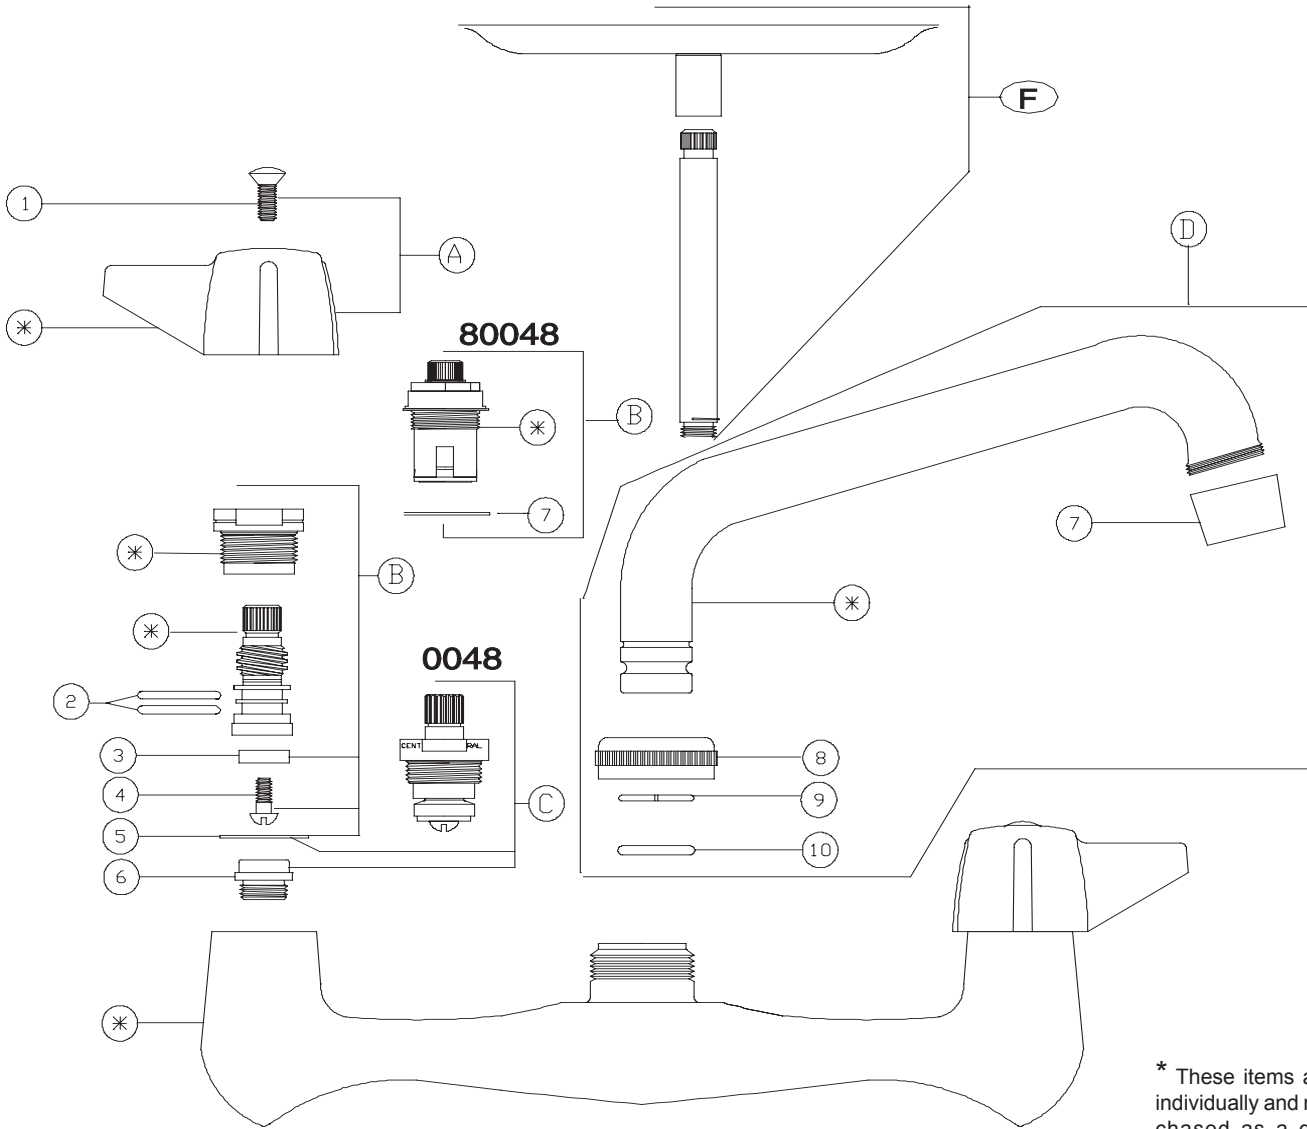

REPLACEMENT PARTS

* These items are not offered individually and must be purchased as a group or unit. Please contact Central Brass for more information.