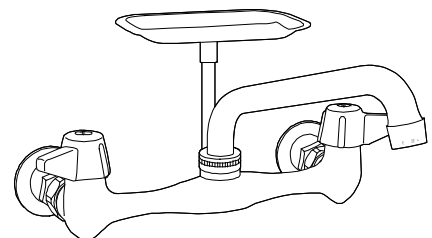

REPLACEMENT PARTS

* These items are not offered individually and must be purchased as a group or unit. Please contact Central Brass for more information.

U - Suffix

T - Suffix

S - Suffix

Accessories

Part #	Description
SU-2775-R-02	Jointed Spout (7-inch)

Brecksville, Ohio 44141
Phone: (216)883-0220 Fax: (440)526-5745
www.CentralBrass.com

REPLACEMENT PARTS

#	Part #	Description
A	G-523-C	Lever Handle C Indexed with Screw (X107-F)
A	G-523-H	Lever Handle H Indexed with Screw (X107-F)
B	G-453-EL	Cold O-Ring Stem Assembly with Gasket (X1028-Y) for item 0048 only
B	G-453-ER	Hot O-Ring Stem Assembly with Gasket (X1028-Y) for item 0048 only
B	K-352-C	Ceramic-disc Stem Cartridge Cold with Gasket (X1028-Y) for item 80048 only
B	K-352-H	Ceramic-disc Stem Cartridge Hot with Gasket (X1028-Y) for item 80048 only
C	K-453-C	Cold O-Ring Stem Assembly with Gasket (X1028-Y) and Seat (X263-BC) for item 0048 only
C	K-453-H	Hot O-Ring Stem Assembly with Gasket (X1028-Y) and Seat (X263-BC) for item 0048 only
D	SU-2924-A	6-Inch Swivel Spout with Aerator (30-M)
E	SU-2807	Female Flange Adjustable 7 ⁷ / ₈ to 8 ¹ / ₈ Inch Centers (U suffix)
E	SU-2846	Male Flange Adjustable 7 ⁷ / ₈ to 8 ¹ / ₈ Inch Centers (T suffix)
E	SU-2806	Female Flange Adjustable 6 to 9 1/2 Inch Centers (S suffix)
F	G-285-AZ	Soap Dish & Post
1	X107-F	Handle Screw (25 pcs per pack)
2	X1038-453	O-Rings (25 pcs per pack)
3	X901-WNN	Stem Seat Washer (25 pcs per pack) for item 0048 only
4	X104	Seat Washer Screw (25 pcs per pack) for item 0048 only
5	X1028-Y	Gasket (25 pcs per pack)
6	X263-BC	Replacement Seat (10 pcs per pack) for item 0048 only
7	30-M	Aerator
8	XPF-782-D	Spout Nut (2 pcs per pack)
9	X166-FN	Snap Ring (6 pcs per pack)
10	X1038-KN	O-Ring (25 pcs per pack)