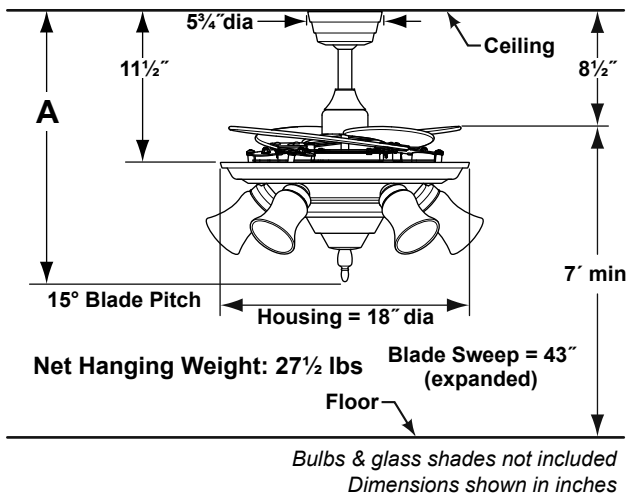

The Air Shadow™

FP825 Series – Traditional**

SPECIFICATION SHEET

Product Specifications subject to change

The Air Shadow™ Fan Ass'y – FP825**

Traditional Retractable Ceiling Fan

Available Finishes	
**OB	Oil-Rubbed Bronze with Cherry Wood Blades
**PW	Pewter with Cherry Wood Blades