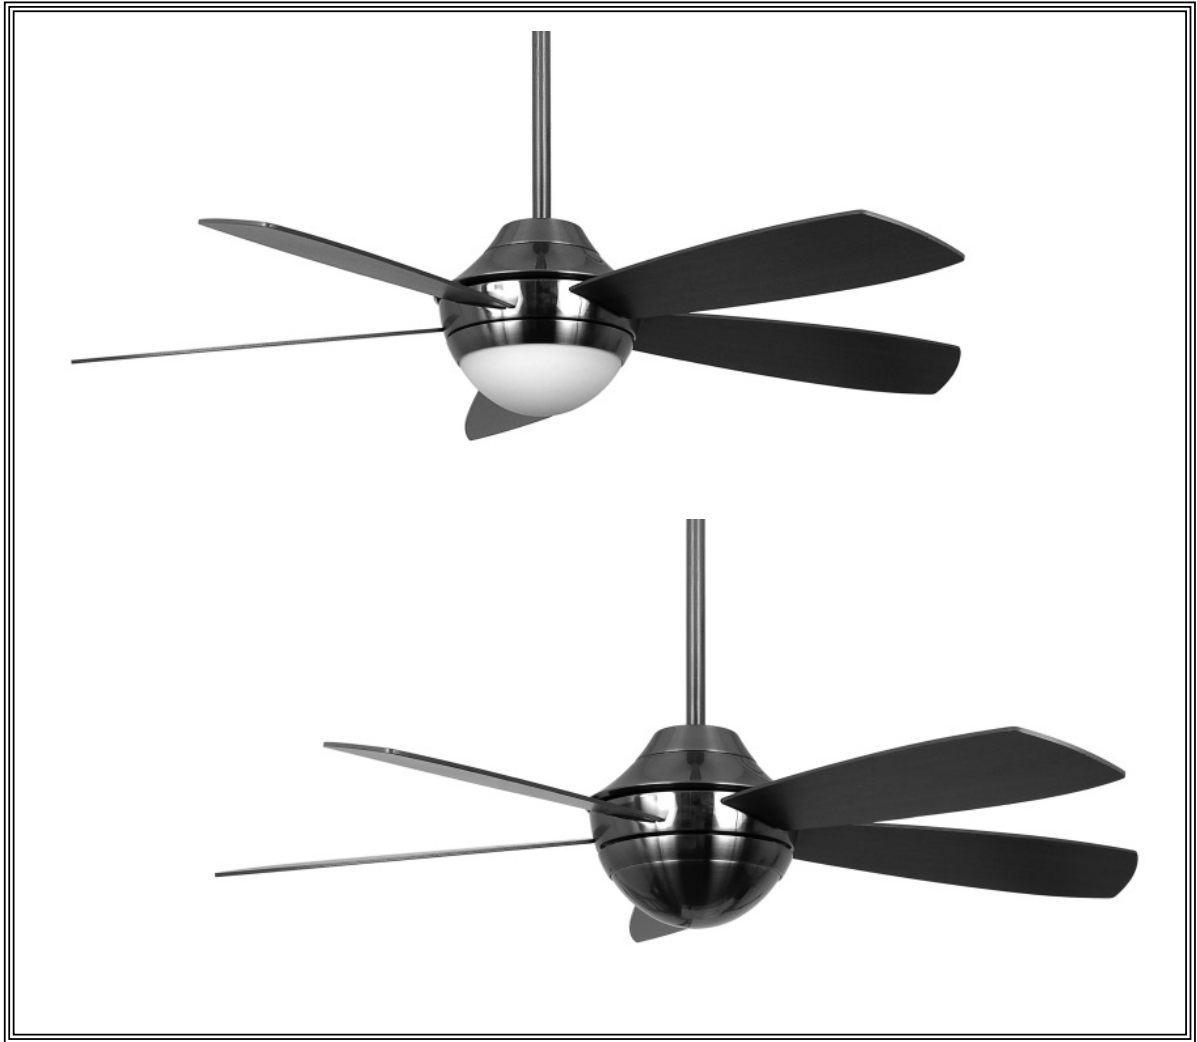

The Celano™

FP5420PW

SPECIFICATION SHEET

Product Specifications Subject To Change

The Celano™ Fan Assembly – FP5420PW

Fan Assembly - FP5420PW	
Distance from Ceiling to Blade Edge (with 6" DR)	11.6"
Blade Sweep / Pitch	54" / 14°
Canopy Diameter	6½"
Net Hanging Weight: (with Light Kit)	29 lbs

Dimensions shown in inches

Distance from Ceiling to Bottom of Fan	
Fan w/6" downrod	18"
Fan w/12" downrod	24"
Fan w/18" downrod	30"
Fan w/24" downrod	36"
Fan w/36" downrod	48"
Fan w/48" downrod	60"
Fan w/60" downrod	72"
Fan w/72" downrod	84"

	
Optional DR Sleeve	Optional Cherry Blade Set
DRS54PW	B5400CY

Available Finish	
PW	Pewter with Opal/Frosted Glass

INSTALLATION REQUIREMENTS:

Ceiling fan attaches to electrical junction box securely anchored and capable of withstanding a load of at least 50 lbs.

3 fan speeds with reversing switch (on top of the motor). High – 160 rpm; Med – 108 rpm; Low – 59 rpm

CONTROL OPTIONS:

The hand-held remote control (C24) with canopy receiver (RECFP5420) is included. Push button remote control will consist of 3 separate fan speeds, infinite light levels, and off position. Reversing switch located on fan housing. Optional wall control (C25) is available (to be used in conjunction with fan receiver).