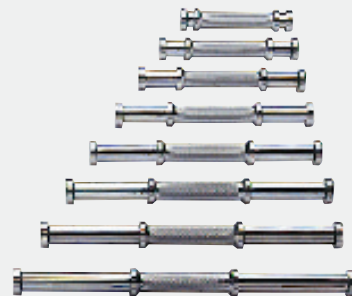

**Chrome Dumbbells - GCD**

Solid steel dumbbells with chrome plating. Solid cold rolled steel heads with threaded handles. Combined for style and elegance as well as beauty, precision, and function. All dumbbells are engraved on each end in pounds. Available in sizes 3, 5, 8, 10, 12, 15, 20, 25, 30, 35, 40, 45 and 50 pounds each.

**Solid Cast HEX Dumbbells - IHD**

Specially designed hexagonal shape prevents rolling if dropped. Produced from the highest quality iron casting available. Raised silver numbers. Hammertone enamel finish. Available in sizes 1, 2, 3, 5, 8, 10, 12 pounds each with one piece solid construction. Sizes 15-100 lb. in 5 lb. increments feature extra durable, knurled steel handles.

**Pro-style Dumbbells & Handles**

Pro-Style Dumbbells that are designed for gyms, clubs, schools and institutions. Drop-forged from one piece of steel with extra long fine thread bolts for secure locking.

**PRO-STYLE DUMBBELL HANDLES**

Size-Chrome		w/o end cap	w/end cap
SDH-1	Handle	Holds 5-20 lbs.	Holds 5-25 lbs.
SDH-2	Handle	Holds 25-40 lbs.	Holds 30-45 lbs.
SDH-3	Handle	Holds 45-60 lbs.	Holds 50-65 lbs.
SDH-4	Handle	Holds 65-80 lbs.	Holds 70-85 lbs.
SDH-5	Handle	Holds 85-100 lbs.	Holds 90-105 lbs.
SDH-6	Handle	Holds 105-120 lbs.	Holds 110-125 lbs.
SDH-7	Handle	Holds 125-140 lbs.	Holds 130-145 lbs.
SDH-8	Handle	Holds 145-160 lbs.	Holds 150-165 lbs.