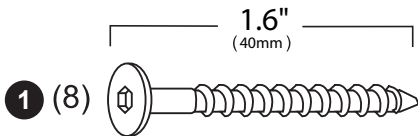

G86606 Butterfly Buddies Storage Step Up Assembly Instructions

For ages 2 and up.
Adult assembly required.

⚠ WARNING

Small parts and sharp points may be present prior to assembly.

Care Instructions

To clean your product, use mild soap and water on a damp cloth. Do not use window cleaners or cleaning abrasives as they will scratch the surface and could damage the protective coating.

Customer Service

For questions regarding this product, or to receive replacement or missing parts, contact Customer Service at (800) 524-3555. Please have the model number and part number(s) located in this Assembly Instruction sheet available for reference.

Limited Warranty

All Guidecraft products are warranted to the original purchaser at the time of purchase and for a period of one (1) year thereafter. In order to provide you with timely assistance, please thoroughly inspect your product for missing or defective parts immediately after opening the carton. To receive replacement or missing parts under this warranty, contact Customer Service. You will also need your sales receipt or other proof of purchase.

Hardware and Parts

You will also need a Phillips-head screwdriver (not included).