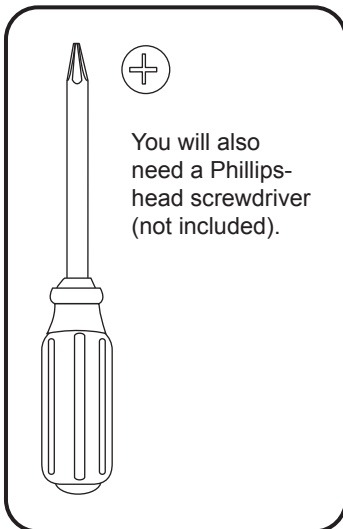

G86600 Butterfly Buddies Book Display Assembly Instructions

For ages 2 and up.
Adult assembly required.

⚠️ WARNING

Small parts and sharp points may be present prior to assembly.

Care Instructions

To clean your product, use mild soap and water on a damp cloth. Do not use window cleaners or cleaning abrasives as they will scratch the surface and could damage the protective coating.

Customer Service

For questions regarding this product, or to receive replacement or missing parts, contact Customer Service at (800) 524-3555. Please have the model number and part number(s) located in this Assembly Instruction sheet available for reference.

Limited Warranty

All Guidecraft products are warranted to the original purchaser at the time of purchase and for a period of one (1) year thereafter. In order to provide you with timely assistance, please thoroughly inspect your product for missing or defective parts immediately after opening the carton. To receive replacement or missing parts under this warranty, contact Customer Service. You will also need your sales receipt or other proof of purchase.

Hardware and Parts