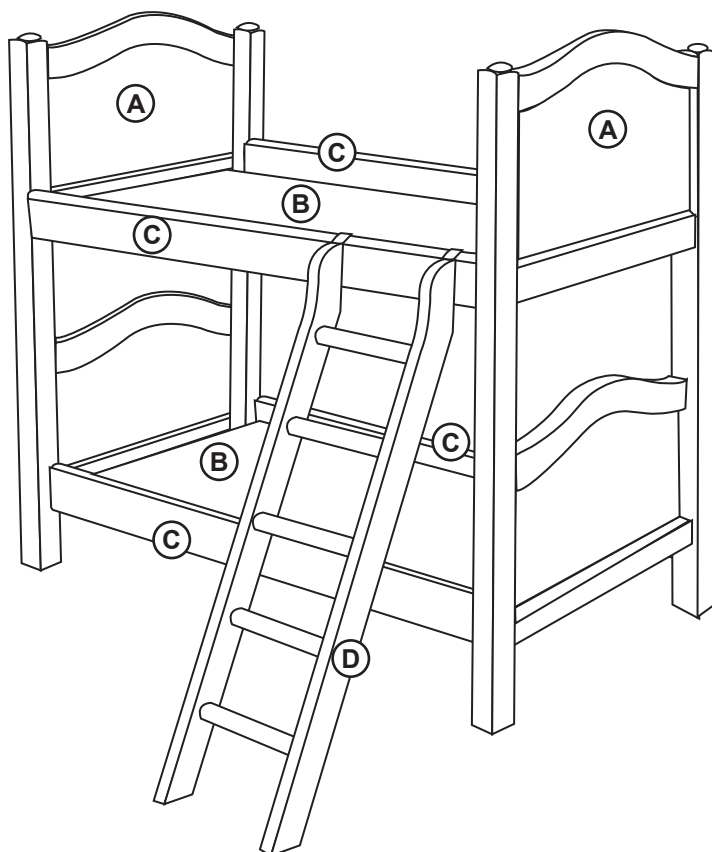

Hardware and Parts