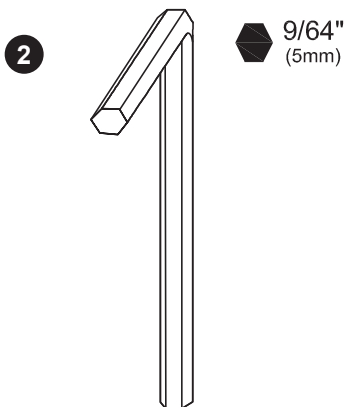

Hardware and Parts