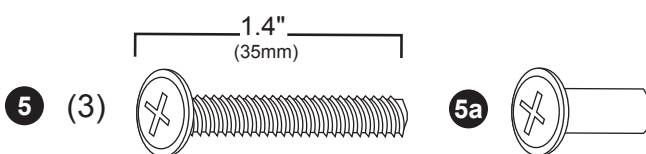

Hardware and Parts

Tools Included