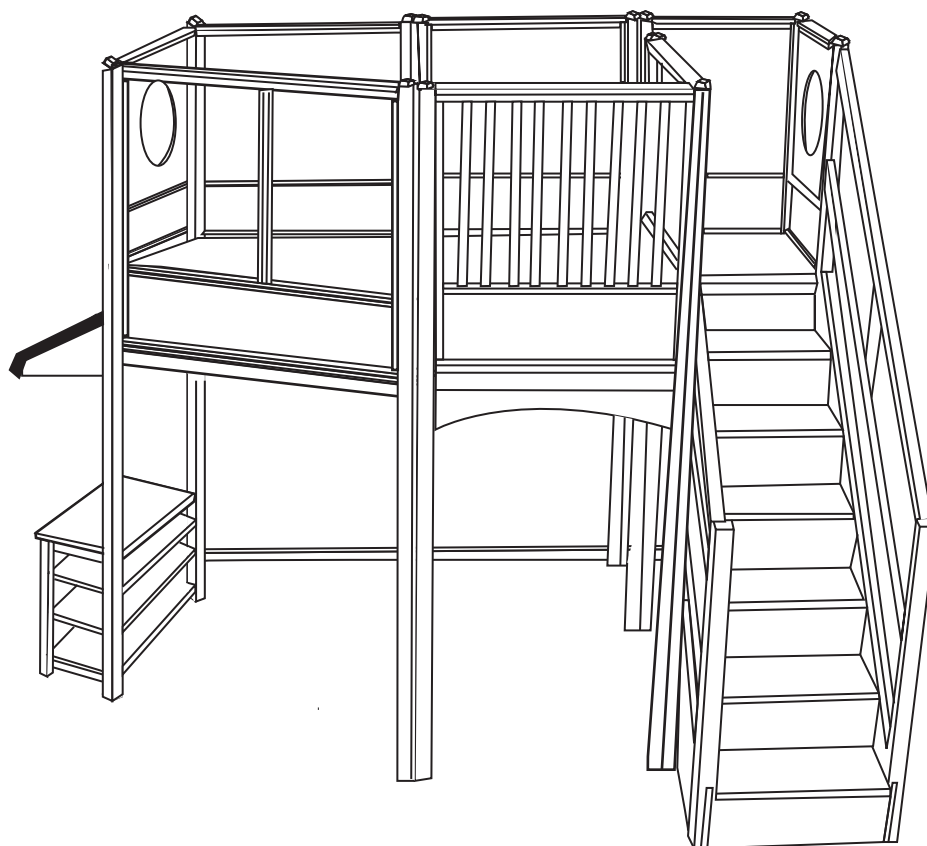

G97045 Market Loft Assembly Instructions

For ages 3 and up. Adult assembly required.

▲ WARNING

Small parts and sharp points may be present prior to assembly.

Care Instructions

To clean your product, use mild soap and water on a damp cloth. Do not use window cleaners or cleaning abrasives as they will scratch the surface and could damage the protective coating.

Customer Service

For questions regarding this product, or to receive replacement or missing parts, contact Customer Service at (800) 524-3555. Please have the model number and part number(s) located in this Assembly Instruction sheet available for reference.

Limited Warranty

All Guidecraft products are warranted to the original purchaser at the time of purchase and for a period of one (1) year thereafter. In order to provide you with timely assistance, please thoroughly inspect your product for missing or defective parts immediately after opening the carton. To receive replacement or missing parts under this warranty, contact Customer Service. You will also need your sales receipt or other proof of purchase.