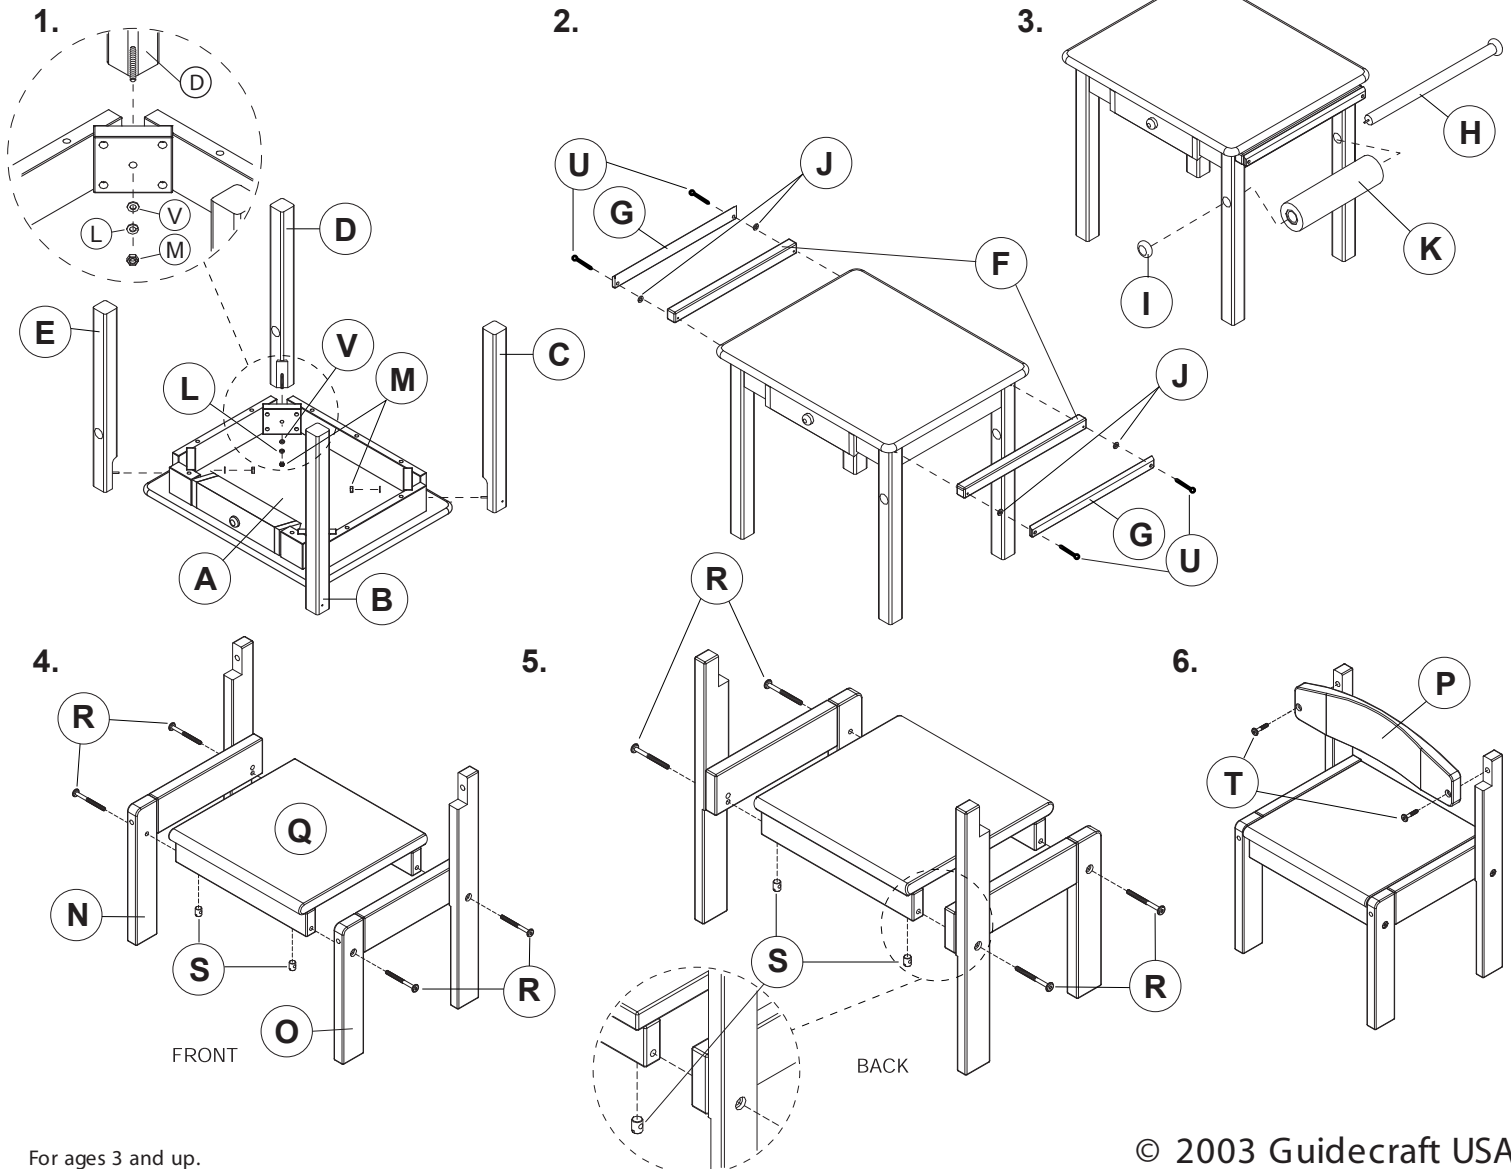

G98048

ART TABLE AND CHAIR (PASTEL VERSION)

PARTS LIST

ASSEMBLY DIAGRAM

For ages 3 and up.
Adult assembly required.

Assembly Note : To ease assembly, do not fully tighten screws during assembly process. After unit is fully assembled go back and tighten all screws.

⚠ WARNING

Small parts and sharp points may be present prior to assembly.

© 2003 Guidecraft USA
 Englewood, NJ 07631
 (800) 524-3555
 www.Guidecraft.com