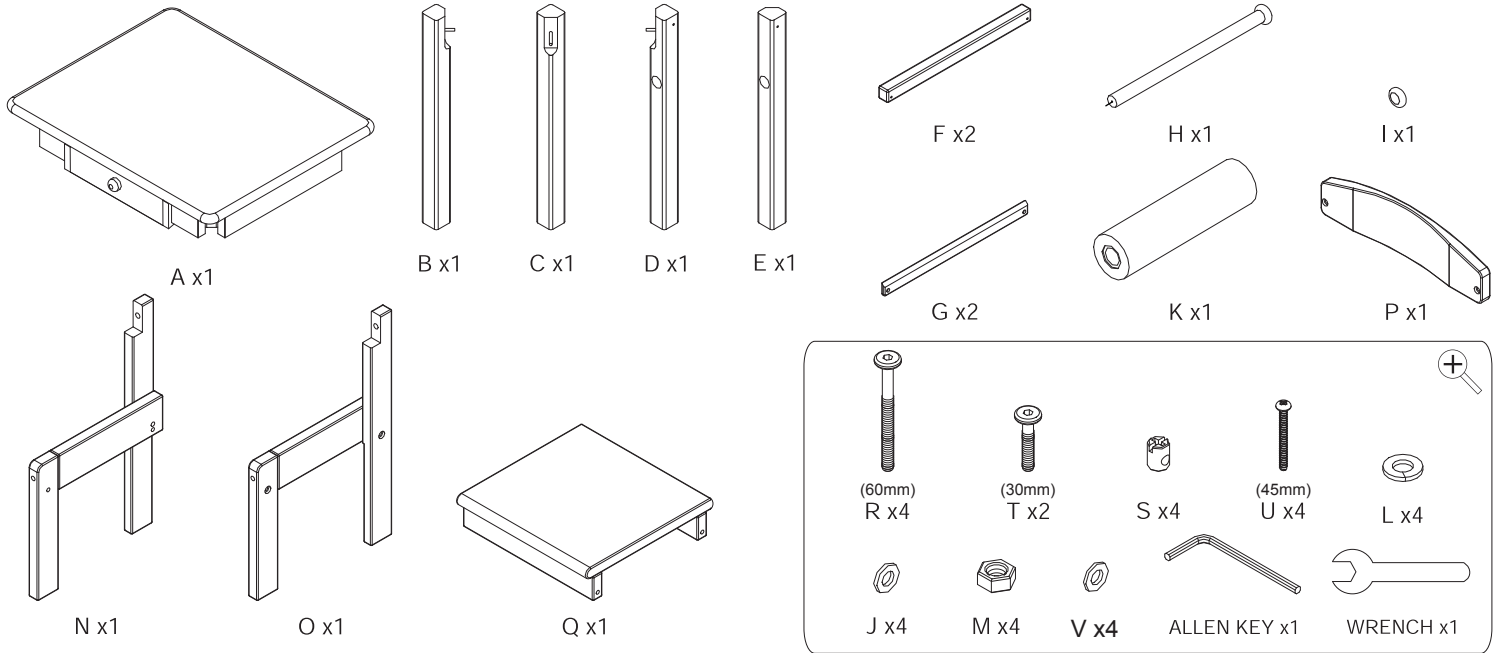

G98048

ART TABLE AND CHAIR (PASTEL VERSION)

PARTS LIST

ASSEMBLY DIAGRAM

For ages 3 and up.
Adult assembly required.

Assembly Note : To ease assembly, do not fully tighten screws during assembly process. After unit is fully assembled go back and tighten all screws.

⚠ WARNING

Small parts and sharp points may be present prior to assembly.

© 2003 Guidecraft USA
 Englewood, NJ 07631
 (800) 524-3555
 www.Guidecraft.com