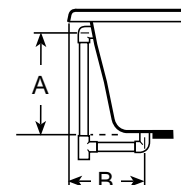

PRODUCT SPECIFICATIONS AND AVAILABILITY ARE SUBJECT TO CHANGE WITHOUT NOTICE.

Technical Specifications

Dimensions

72" L x 42" W x 26" H
(1829 mm) L x (1067 mm) W x (660 mm) H

Drain/Overflow

A: 20" (508 mm) B: 11-3/4" (298 mm)

Product Shown: Bellavista™ 6 Pure Air® II Bath Right Hand Shown Model: Y850

* Measurements inside unit represent cutout in floor to allow for drain/overflow.

Minimum Service Access dimensions given.

SIDE VIEW

END VIEW

DRAIN/OVERFLOW