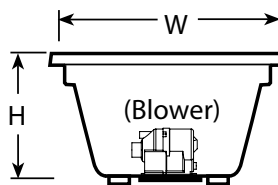

PRODUCT SPECIFICATIONS AND AVAILABILITY ARE SUBJECT TO CHANGE WITHOUT NOTICE.

Technical Specifications

Dimensions

72" L x 42" W x 26" H
(1829 mm) L x (1067 mm) W x (660 mm) H

Drain/Overflow

A: 20" (508 mm) B: 11-3/4" (298 mm)

130 lb (59 kg)

Skirt Mounting

Not Available

Electrical Specifications

Requires a dedicated GFCI protected separate circuit.

Blower: 120 VAC, 15 AMP, 60 Hz.

Heater

No water heater is available on this unit. Blower has integral air heater.

Product Shown: Bellavista™ 6 Pure Air® II Bath Right Hand Shown Model: Y850

* Measurements inside unit represent cutout in floor to allow for drain/overflow.

Minimum Service Access dimensions given.

SIDE VIEW

END VIEW

DRAIN/OVERFLOW