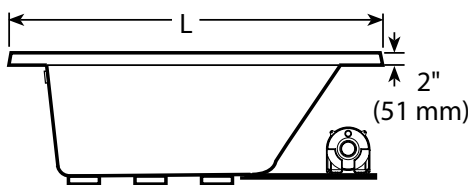

PRODUCT SPECIFICATIONS AND AVAILABILITY ARE SUBJECT TO CHANGE WITHOUT NOTICE.

Technical Specifications

Dimensions

72" L x 42" W x 26" H
(1829 mm) L x (1067 mm) W x (660 mm) H

Drain/Overflow

A: 20" (508 mm) B: 11-3/4" (298 mm)

Product Shown: Bellavista™ 6 Pure Air® II Bath Right Hand Shown Model: Y850

* Measurements inside unit represent cutout in floor to allow for drain/overflow.

Minimum Service Access dimensions given.

SIDE VIEW