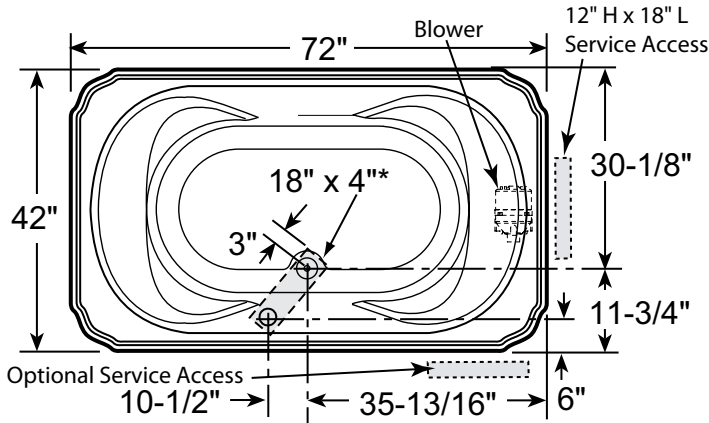

PRODUCT SPECIFICATIONS AND AVAILABILITY ARE SUBJECT TO CHANGE WITHOUT NOTICE.

Technical Specifications

Dimensions

72" L x 42" W x 26" H
(1829 mm) L x (1067 mm) W x (660 mm) H

Drain/Overflow

A: 20" (508 mm) B: 11-3/4" (298 mm)

130 lb (59 kg)

Skirt Mounting

Not Available

Electrical Specifications

Requires a dedicated GFCI protected separate circuit.

Blower: 120 VAC, 15 AMP, 60 Hz.

Heater

No water heater is available on this unit. Blower has integral air heater.

Product Shown: Bellavista™ 6 Pure Air® II Bath Right Hand Shown Model: Y850

* Measurements inside unit represent cutout in floor to allow for drain/overflow.

Minimum Service Access dimensions given.

SIDE VIEW

END VIEW

DRAIN/OVERFLOW