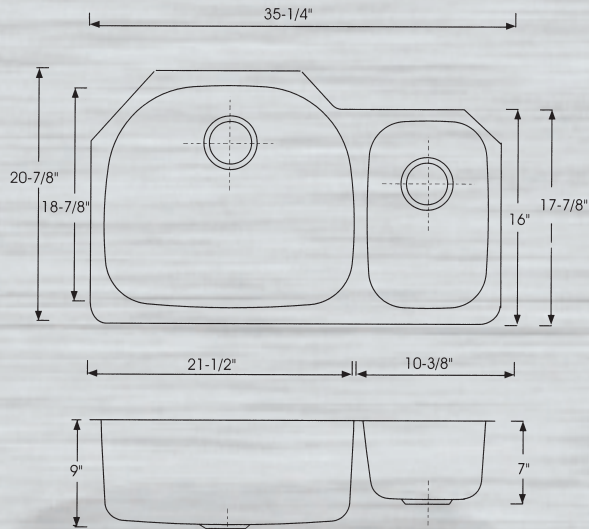

YOSEMITE

STAINLESS STEEL SINKS

MAGNUM 3521

Description

Undermount Double Bowl

Size

35-1/4" x 20-7/8" x 9"(B), 7"(S) deep

Features

T-304, 18 Gauge Stainless Steel*
 StoneGuard Undercoated Over Rubber Pad
 Offset Drain. 3-1/2" Drain Opening

Finish

Satin Finish

Installation

Undercounter Installation
 Supplied with Cutout Template, Fasteners

Accessories [Sold Separately]

Strainer: SSS114

Bottom Grid: BG5448B for Big Bowl

Model: BG5448B Bottom Grid for MAG3521

*This high quality Yosemite sink is a heavy gauge, type 304 (18/8), surgical grade, stainless steel for maximum durability - 18% chromium (for shine) and 8% nickel (for rust resistance).