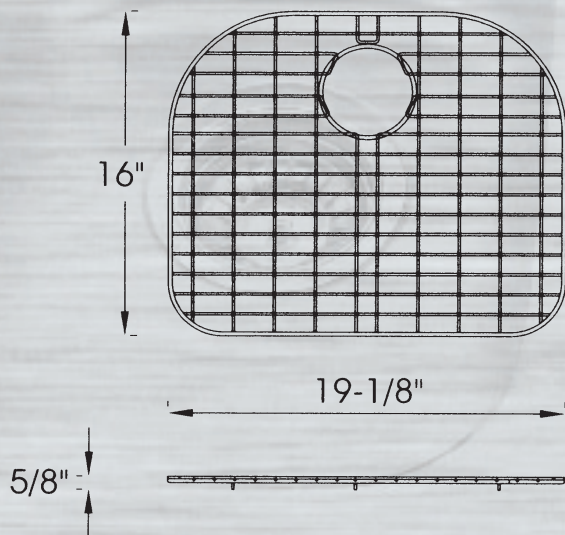

YOSEMITE

STAINLESS STEEL SINKS

MAGNUM 3521

Description

Undermount Double Bowl

Size

35-1/4" x 20-7/8" x 9"(B), 7"(S) deep

Features

T-304, 18 Gauge Stainless Steel*
 StoneGuard Undercoated Over Rubber Pad
 Offset Drain. 3-1/2" Drain Opening

Finish

Satin Finish

Installation

Undercounter Installation
 Supplied with Cutout Template, Fasteners

Accessories [Sold Separately]

Strainer: SSS114

Bottom Grid: BG5448B for Big Bowl

Model: BG5448B Bottom Grid for MAG3521

*This high quality Yosemite sink is a heavy gauge, type 304 (18/8), surgical grade, stainless steel for maximum durability - 18% chromium (for shine) and 8% nickel (for rust resistance).