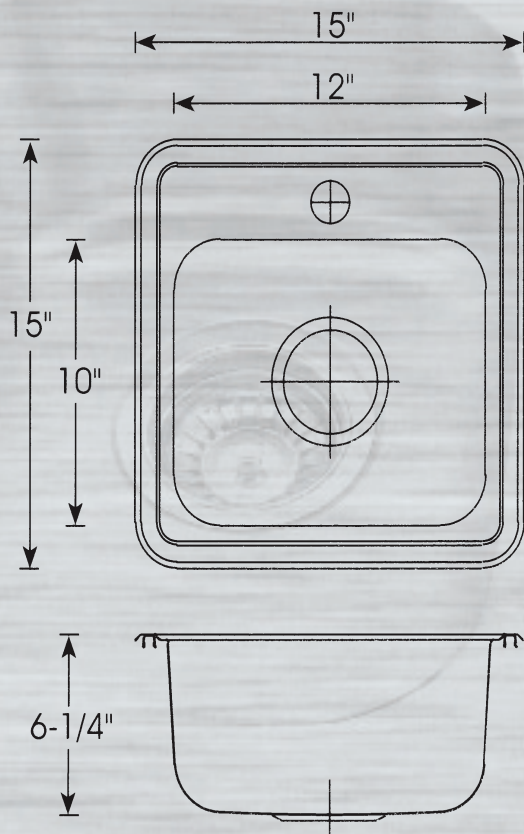

Accessories [Sold Separately]

Strainer: SSS114

*This high quality Yosemite sink is a heavy gauge, type 304 (18/8), surgical grade, stainless steel for maximum durability - 18% chromium (for shine) and 8% nickel (for rust resistance).