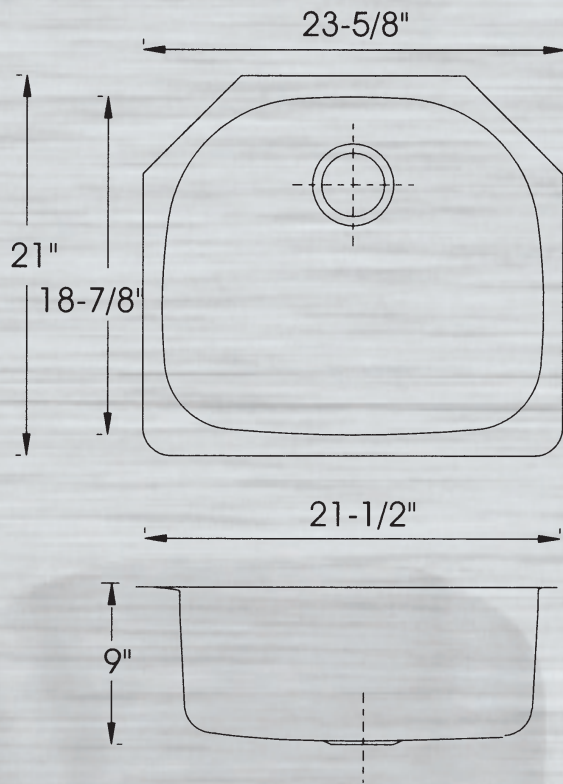

YOSEMITE

STAINLESS STEEL SINKS

MAGNUM 2421

Description

Undermount Single Bowl

Size

23-5/8" x 21" x 9" deep

Features

T-304, 18 Gauge Stainless Steel*
StoneGuard Undercoated Over Rubber Pad
Offset Drain. 3-1/2" Drain Opening

Finish

Satin Finish

Installation

Undercounter Installation
Supplied with Cutout Template, Fasteners

Accessories [Sold Separately]

Strainer: SSS114

Bottom Grid: BG5448B

Model: BG5448B Bottom Grid for MAG2421

*This high quality Yosemite sink is a heavy gauge, type 304 (18/8), surgical grade, stainless steel for maximum durability - 18% chromium (for shine) and 8% nickel (for rust resistance).