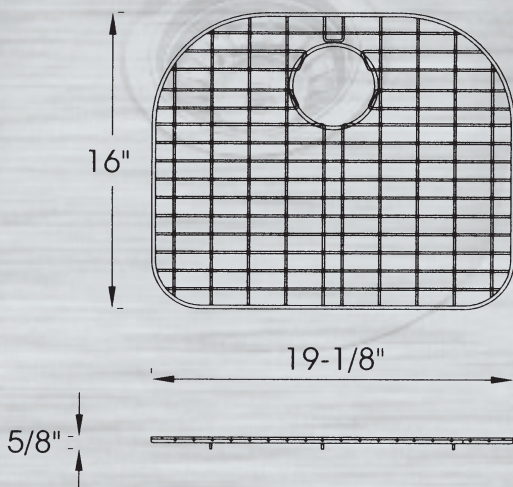

YOSEMITE

STAINLESS STEEL SINKS

MAGNUM 2421

Description

Undermount Single Bowl

Size

23-5/8" x 21" x 9" deep

Features

T-304, 18 Gauge Stainless Steel*
StoneGuard Undercoated Over Rubber Pad
Offset Drain. 3-1/2" Drain Opening

Finish

Satin Finish

Installation

Undercounter Installation
Supplied with Cutout Template, Fasteners

Accessories [Sold Separately]

Strainer: SSS114

Bottom Grid: BG5448B

Model: BG5448B Bottom Grid for MAG2421

*This high quality Yosemite sink is a heavy gauge, type 304 (18/8), surgical grade, stainless steel for maximum durability - 18% chromium (for shine) and 8% nickel (for rust resistance).