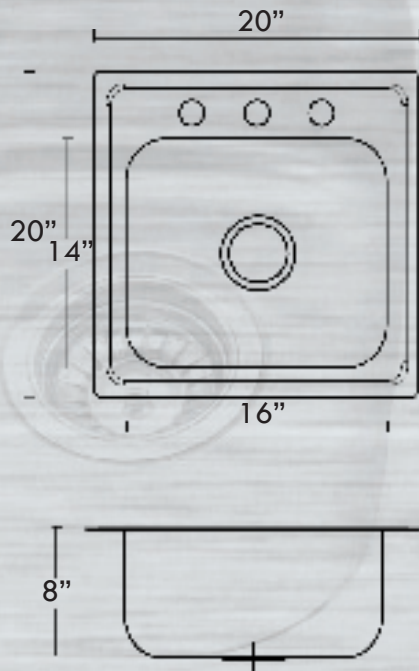

YOSEMITE

STAINLESS STEEL SINKS

MAGUS2020

Description

Topmount Single Bowl

Size

20" x 20" x 8"

Features

T-304, 20 Gauge Stainless Steel*
StoneGuard Undercoated over rubber pad.
Offset drain, 3 1/2" drain opening.

Finish

Satin Finish

Installation

Overmount Installation

Accessories [Sold Separately]

Strainer: SSS114

*This high quality Yosemite sink is a heavy gauge, type 304 (18/8), surgical grade, stainless steel for maximum durability - 18% chromium (for shine) and 8% nickel (for rust resistance).