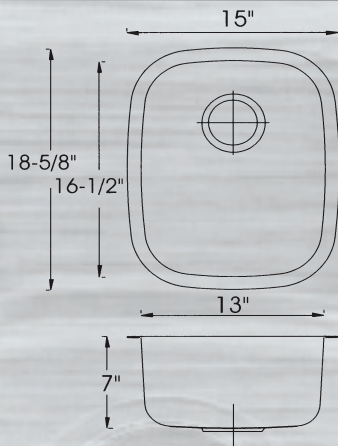

YOSEMITE

STAINLESS STEEL SINKS

MAGNUM 1815

Pearl Satin Finish

MAGNUM 1815PS

Description

Undermount Bar Sink

Size

18-5/8" x 15" x 7" deep

Features

T-304, 18 Gauge Stainless Steel*
StoneGuard Undercoated Over Rubber Pad
Offset Drain. 3.-1/2" Drain Opening

Finish

MAGNUM 1815 - All Satin
MAGNUM 1815PS - Pearl Satin

Installation

Undercounter Installation
Supplied with Cutout Template, Fasteners

Accessories [Sold Separately]

Strainer: SSS114
Bottom Grid: BG4233

Model: BG4233 Bottom Grid for MAG1815

*This high quality Yosemite sink is a heavy gauge, type 304 (18/8), surgical grade, stainless steel for maximum durability - 18% chromium (for shine) and 8% nickel (for rust resistance).