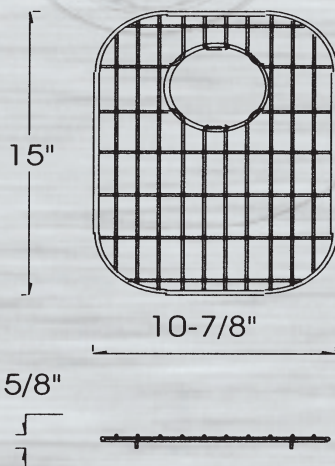

YOSEMITE

STAINLESS STEEL SINKS

MAGNUM 1815

Pearl Satin Finish

MAGNUM 1815PS

Description

Undermount Bar Sink

Size

18-5/8" x 15" x 7" deep

Features

T-304, 18 Gauge Stainless Steel*
StoneGuard Undercoated Over Rubber Pad
Offset Drain. 3.-1/2" Drain Opening

Finish

MAGNUM 1815 - All Satin
MAGNUM 1815PS - Pearl Satin

Installation

Undercounter Installation
Supplied with Cutout Template, Fasteners

Accessories [Sold Separately]

Strainer: SSS114
Bottom Grid: BG4233

Model: BG4233 Bottom Grid for MAG1815

*This high quality Yosemite sink is a heavy gauge, type 304 (18/8), surgical grade, stainless steel for maximum durability - 18% chromium (for shine) and 8% nickel (for rust resistance).