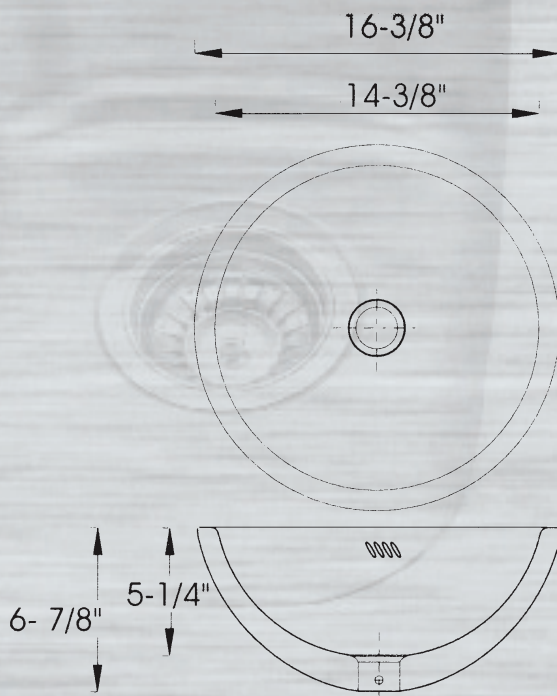

Installation

Drop-in Installation

*This high quality Yosemite sink is a heavy gauge, type 304 (18/8), surgical grade, stainless steel for maximum durability - 18% chromium (for shine) and 8% nickel (for rust resistance).