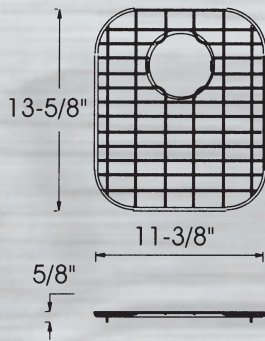

Model: BG4233
Bottom Grid for MAG503,
MAG1815, MAG505, MAG8503L