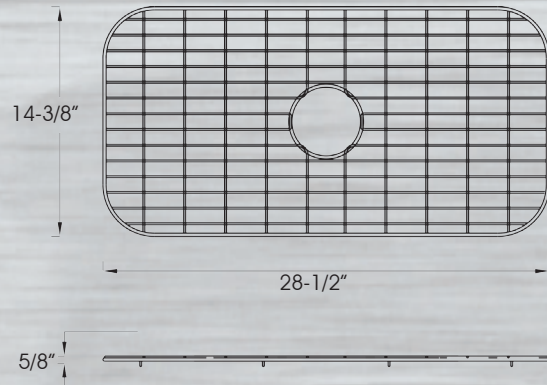

YOSEMITE

ACCESSORIES

Bottom Grid

Model: BG3327

Bottom Grid for MAG1512, MAG501

Model: BG7541

Bottom Grid for MAG3118

Strainer & Soap Dispenser

MAG SSSD - Stainless Steel Soap Dispenser

MAG PSD - Plastic Soap Dispenser

SSS114 - Stainless Steel Strainer