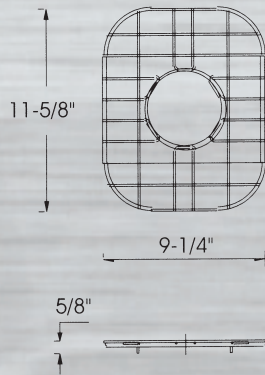

YOSEMITE

ACCESSORIES

Bottom Grid

Model: BG3327

Bottom Grid for MAG1512, MAG501

Model: BG7541

Bottom Grid for MAG3118

Strainer & Soap Dispenser