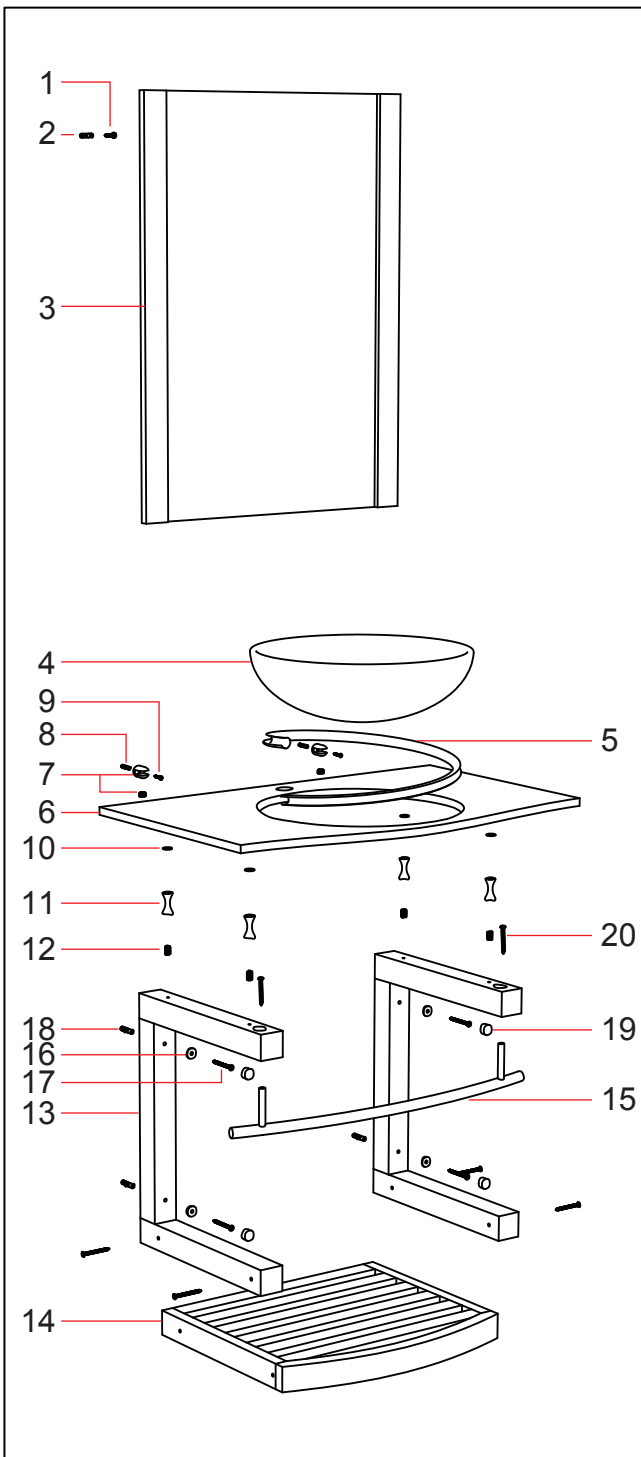

# YVEB-026

NO	Photo	PART NAME	QTY
1		SCREW	2
2		ANCHOR	2
3		MIRROR	1
4		BASIN	1
5		RUBBLE STRIP	1
6		GLASS TOP	1
7		GLASS CLIP	2
8		ANCHOR	2
9		SCREW	2
10		WASHER	4
11		STAINLESS STEEL UNDERLAY	4
12		SCREW	4
13		WOOD BRACKET	2
14		BOTTOM SHELF	1
15		TOWEL BAR	1
16		METAL WASHER	4
17		SCREW	4
18		ANCHOR	4
19		CAP	4
20		SCREW	6