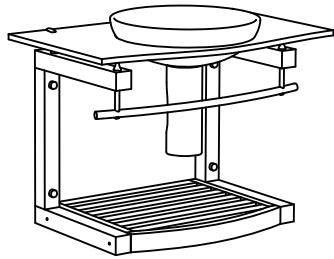

# YVEB-026

NO	Photo	PART NAME	QTY
1		SCREW	2
2		ANCHOR	2
3		MIRROR	1
4		BASIN	1
5		RUBBLE STRIP	1
6		GLASS TOP	1
7		GLASS CLIP	2
8		ANCHOR	2
9		SCREW	2
10		WASHER	4
11		STAINLESS STEEL UNDERLAY	4
12		SCREW	4
13		WOOD BRACKET	2
14		BOTTOM SHELF	1
15		TOWEL BAR	1
16		METAL WASHER	4
17		SCREW	4
18		ANCHOR	4
19		CAP	4
20		SCREW	6