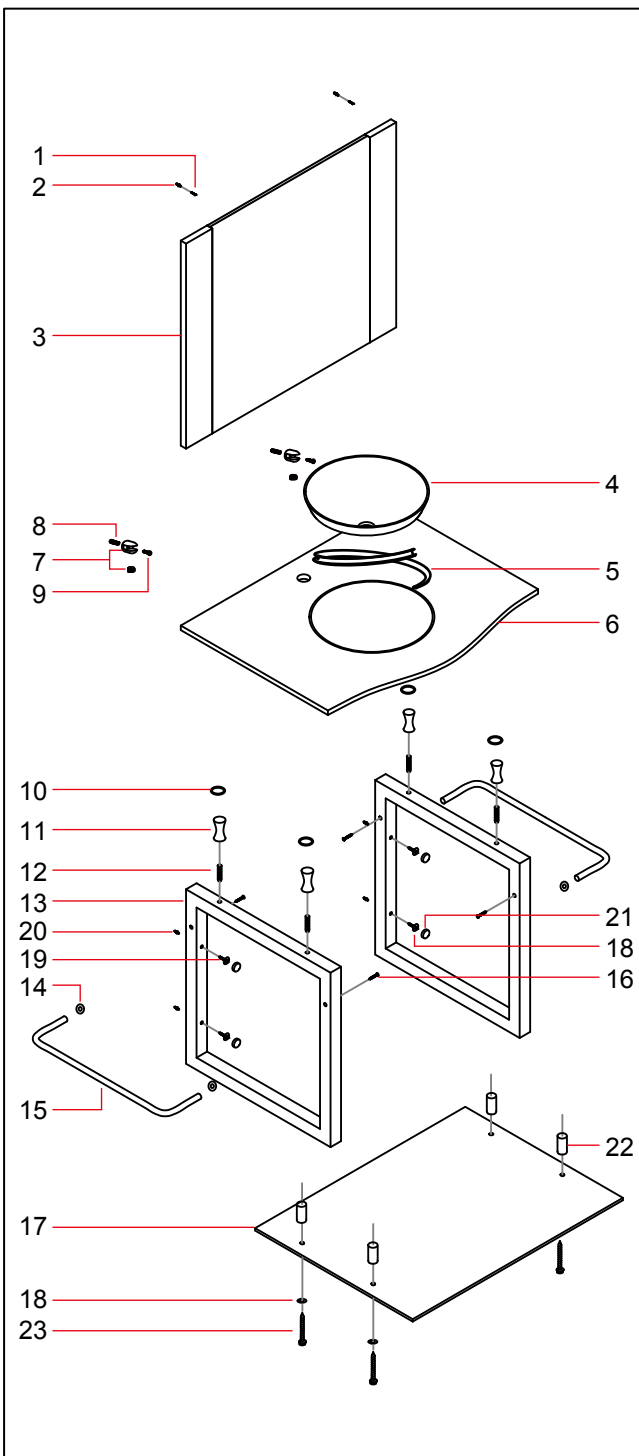

# YVEB-027

NO	Photo	Description	QTY
1		SCREW	2
2		ANCHOR	2
3		MIRROR	1
4		BASIN	1
5		RUBBLE STRIP	1
6		GLASS TOP	1
7		GLASS CLIP	2
8		ANCHOR	2
9		SCREW	2
10		PLASTIC WASHER	4
11		STAINLESS STEEL UNDERLAY	4
12		SCREW	4
13		WOOD BRACKET	1
14		PLASTIC WASHER	4
15		TOWELBAR	1
16		SCREW	4
17		GLASS SHELF	1
18		METAL WASHER	8
19		SCREW	4
20		ANCHOR	4
21		CAP	4
22		S.S. TUBE	4
23		SCREW	4