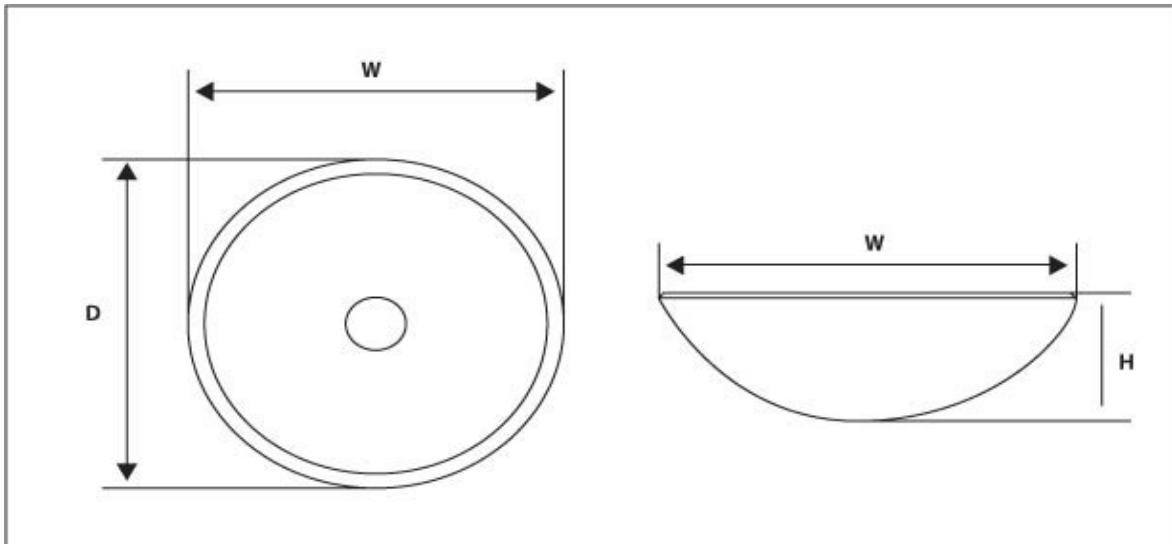

YOSEMITE
HOME DÉCOR

www.YosemiteHomeDecor.com

1-800-305-9872

SPECIFICATION SHEET

VESSEL SINKS

Glass

ROUND

CAMDEN

Features:

- Fused Warm Glass Sink.
- Smooth Royal Blue Metallic Finish Interior with textured painted Exterior.
 - Recessed Drain Hole
 - 1-1/2" Drain Opening

Item diagram:

W = 16.75 in.

D = 16.75 in.

H = 5.4 in.

- All weights and dimensions are approximate
- Color of the actual bowls will vary from photo shown
- Diagram is for presentation purposes only