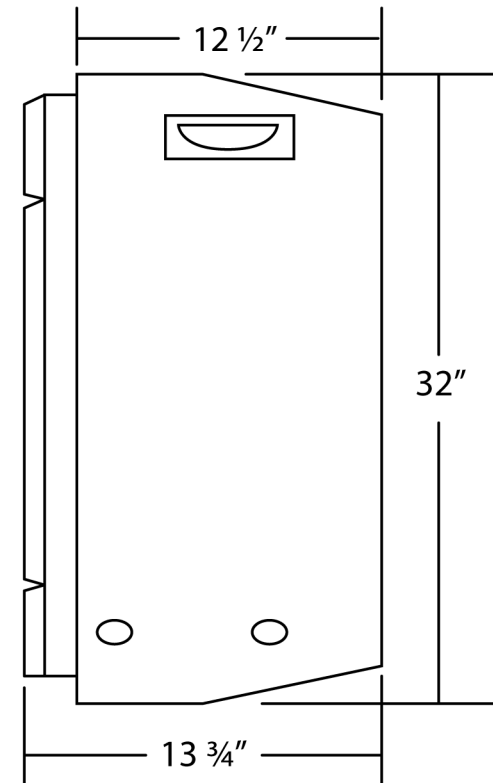

TECHNICAL SPECIFICATIONS

MODEL NUMBER	DF-EFP955B	
VOLTS	120	
AMPS	13.50	
RATED POWER WATTS	1,625	
HEATER	HIGH	1,500 watts
	LOW	750 watts
NO HEATER	125 watts	
LAMPS	QUANTITY	3 Candelabra Incandescent
	WATTS	40 watts
	TOTAL WATTS	120 watts
ROTOR MOTOR	1 at 5 watts	
HEAT ENERGY	5000 BTU	
DIMENSION	37 1/2" W x 32" H x 13 3/4" D	
SHIPPING SIZE	38 1/4" x 34 1/2" x 17"	
WEIGHT	GROSS	101 1/2 lbs.
	NET	94 3/4 lbs.
PLUG LOCATION	Bottom right	
CONTROL BUTTONS LOCATION	Top right corner behind the front grill	
CORD LENGTH	67"	
APPROX. HEATING AREA	220 sq. ft.	