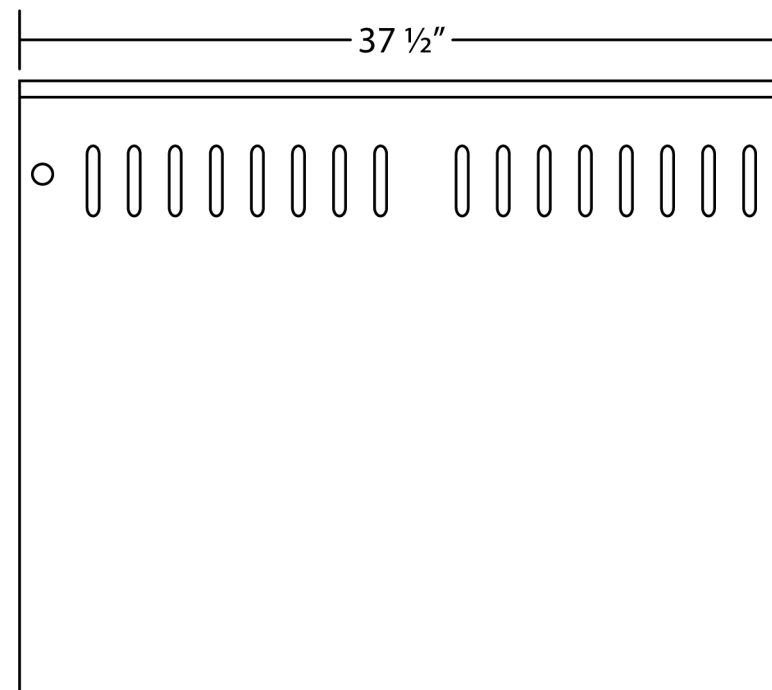

TECHNICAL SPECIFICATIONS

MODEL NUMBER	DF-EFP955B	
VOLTS	120	
AMPS	13.50	
RATED POWER WATTS	1,625	
HEATER	HIGH	1,500 watts
	LOW	750 watts
NO HEATER	125 watts	
LAMPS	QUANTITY	3 Candelabra Incandescent
	WATTS	40 watts
	TOTAL WATTS	120 watts
ROTOR MOTOR	1 at 5 watts	
HEAT ENERGY	5000 BTU	
DIMENSION	37 1/2" W x 32" H x 13 3/4" D	
SHIPPING SIZE	38 1/4" x 34 1/2" x 17"	
WEIGHT	GROSS	101 1/2 lbs.
	NET	94 3/4 lbs.
PLUG LOCATION	Bottom right	
CONTROL BUTTONS LOCATION	Top right corner behind the front grill	
CORD LENGTH	67"	
APPROX. HEATING AREA	220 sq. ft.	