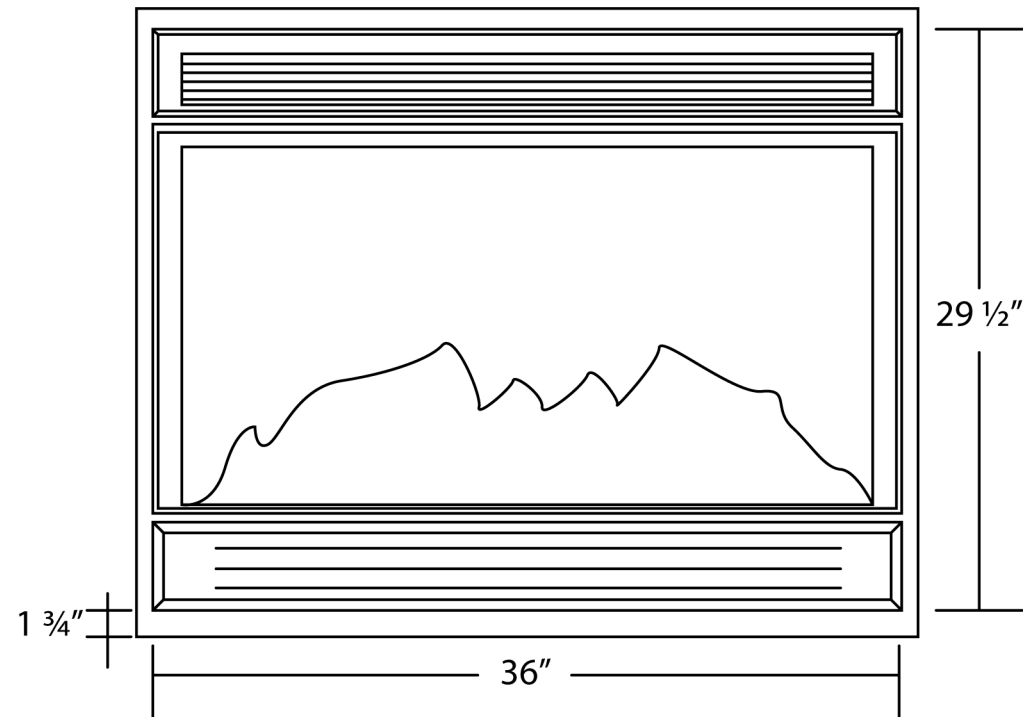

TECHNICAL SPECIFICATIONS

MODEL NUMBER	DF-EFP955B	
VOLTS	120	
AMPS	13.50	
RATED POWER WATTS	1,625	
HEATER	HIGH	1,500 watts
	LOW	750 watts
NO HEATER	125 watts	
LAMPS	QUANTITY	3 Candelabra Incandescent
	WATTS	40 watts
	TOTAL WATTS	120 watts
ROTOR MOTOR	1 at 5 watts	
HEAT ENERGY	5000 BTU	
DIMENSION	37 1/2" W x 32" H x 13 3/4" D	
SHIPPING SIZE	38 1/4" x 34 1/2" x 17"	
WEIGHT	GROSS	101 1/2 lbs.
	NET	94 3/4 lbs.
PLUG LOCATION	Bottom right	
CONTROL BUTTONS LOCATION	Top right corner behind the front grill	
CORD LENGTH	67"	
APPROX. HEATING AREA	220 sq. ft.	