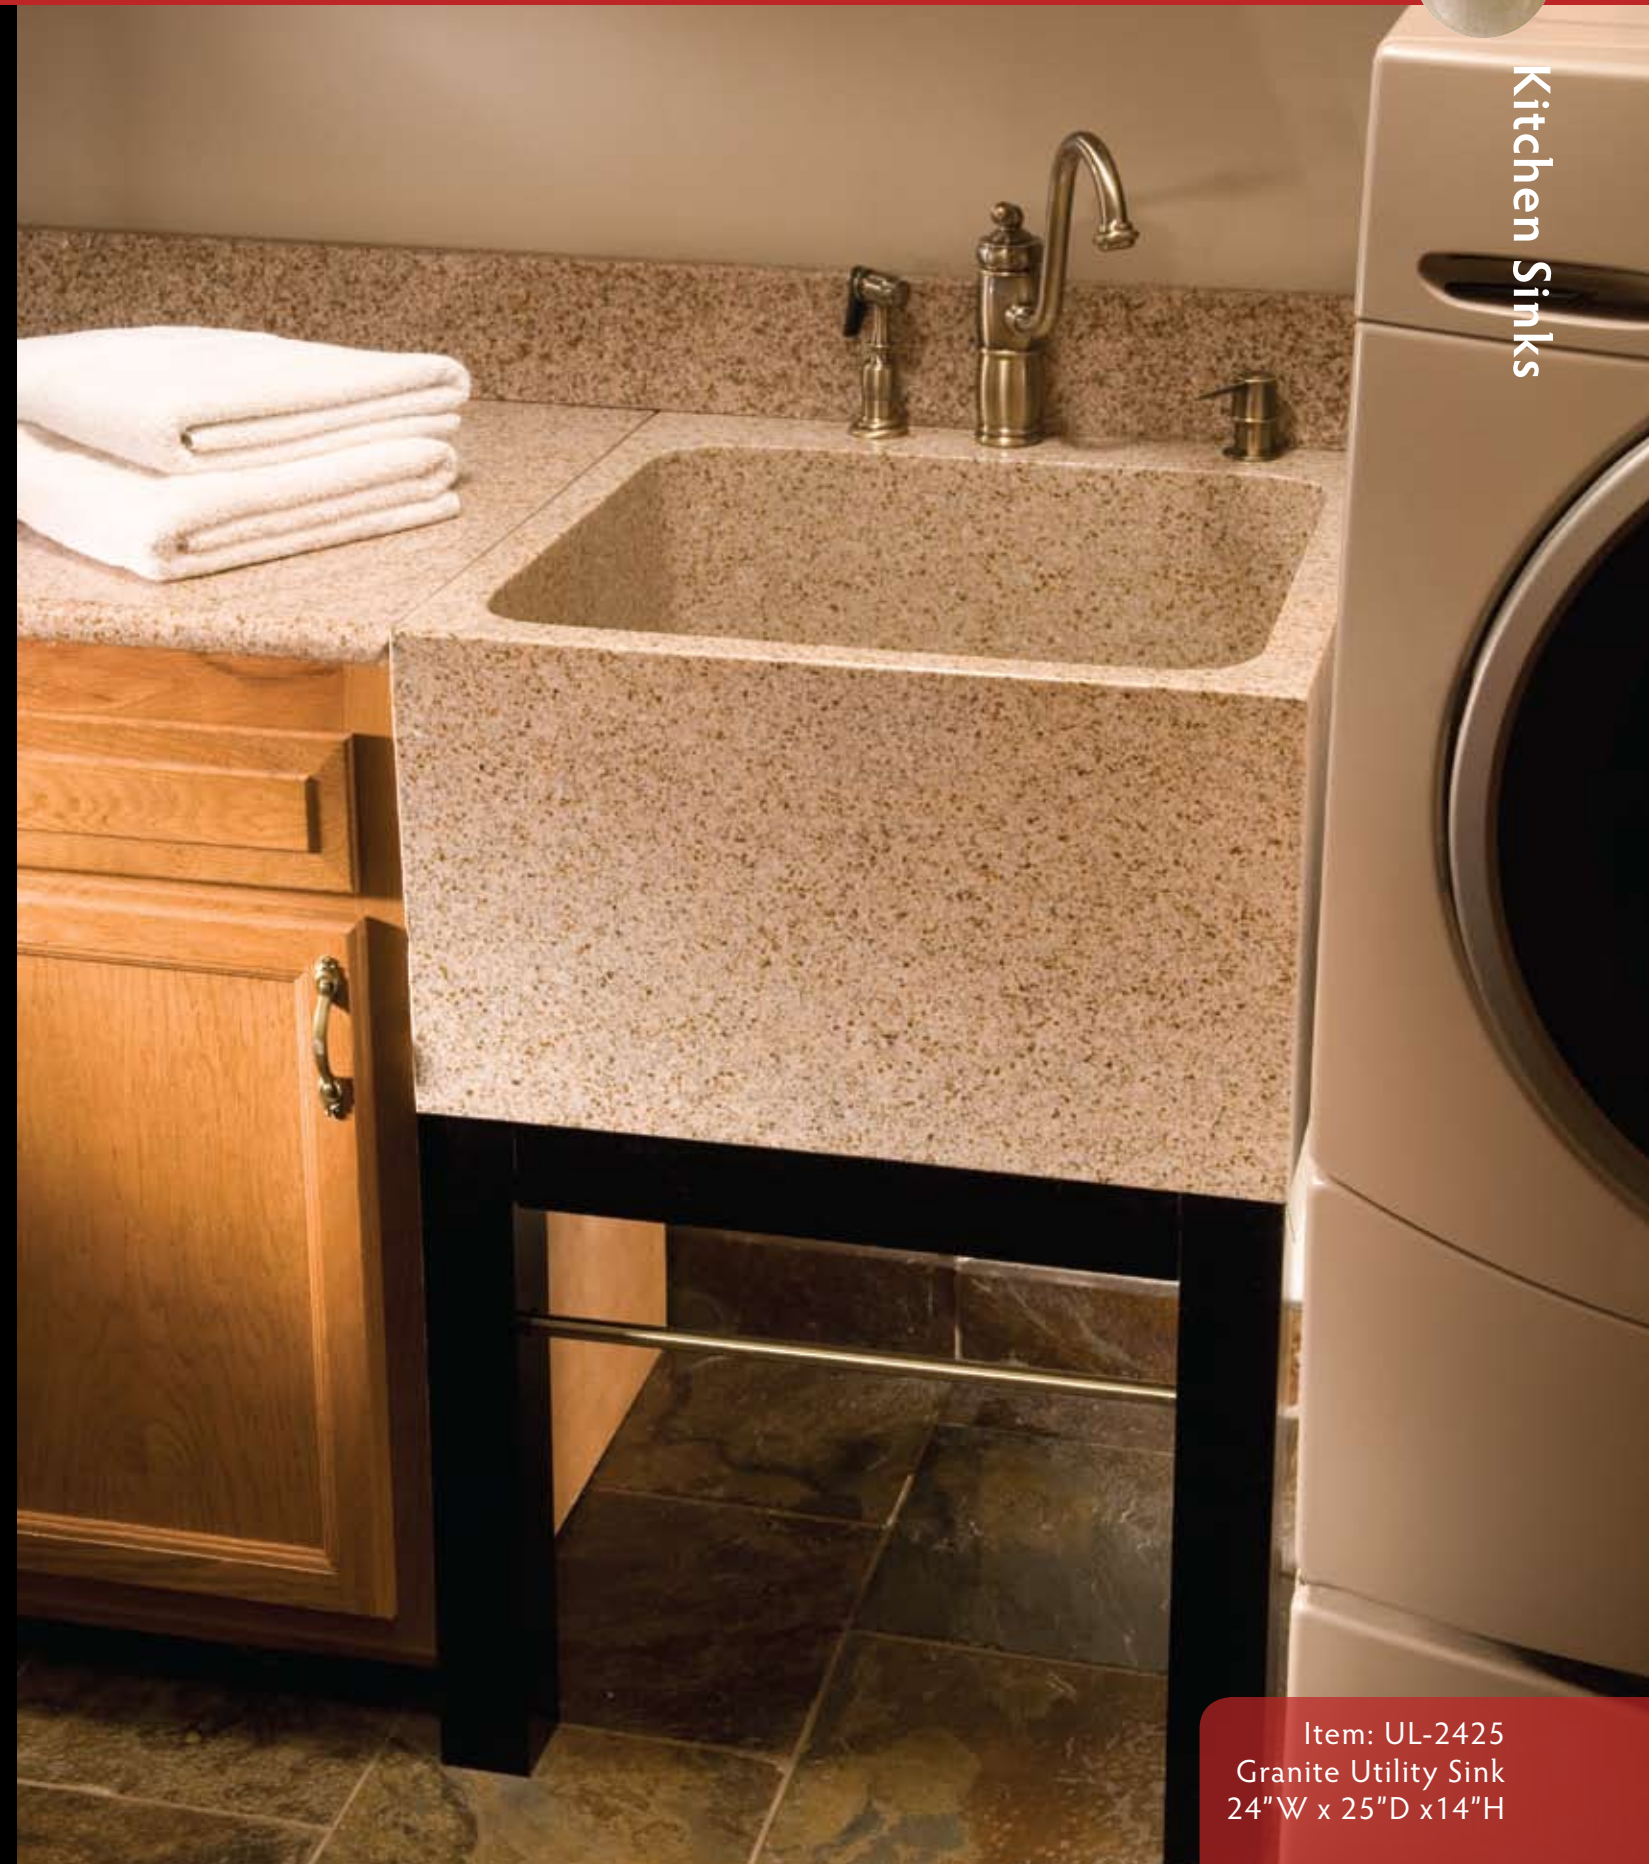

Black

Gold

S-1516
Granite Prep Basin
15" W x 16" D x 9" H
Custom sizes and materials available

Item: UL-2425
Granite Utility Sink
24" W x 25" D x 14" H