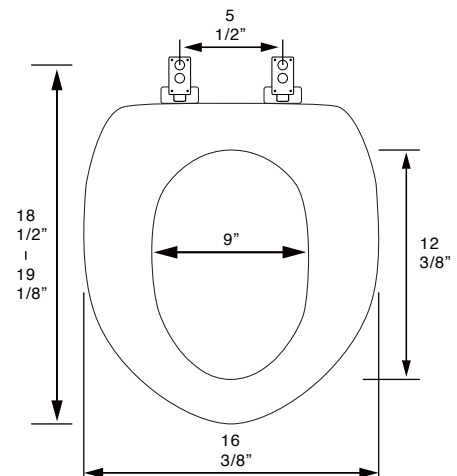

Seat shall be Comfort™ Seats

Model Number C2B3EXW-00CH

Royal Extra Wide Premium Plastic Toilet Seat

Elongated Closed Front with Cover

Category

RESIDENTIAL

Features

- 16" wide for added comfort - wider than standard elongated toilet
- Strong & durable - injection molded of high-impact, chemically resistant polypropylene
- Comfortable, ergonomically designed ring
- Extra thick, contoured ring provides greater support
- Durable, rust-free installation hardware
- Molded-in bumpers for added safety and comfort
- Rubber hinge pads keep seat secure and stable
- Chrome hinge for durability and aesthetic appeal
- Non-corrosive 304 stainless steel mounting hardware - mounts with wrench

Seat Color/Finish

Specify white

Hinge Color/Finish

Specify chrome

Product Specifications

Hinge Design: Heavy duty EZ Close™ damper system

Ring Thickness: 5/8"

Ring Thickness with Bumper: 7/8"

Height of Seat with Cover: 1 3/4"

Additional Information

All seats feature UV protection.

Corrosion resistant chrome
and 304 stainless steel with
two mounting positions