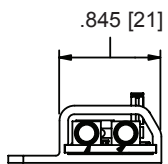

*Middle Atlantic Products
...always listening*

ENGINEERED MOUNTING SOLUTIONS

Middle Atlantic Products, Inc.

V: 800-266-7225 • F: 800-392-3955

9/11/06

CABINET COOLER basic dimensions

Inline fan control

fans connect with 72" cord, included