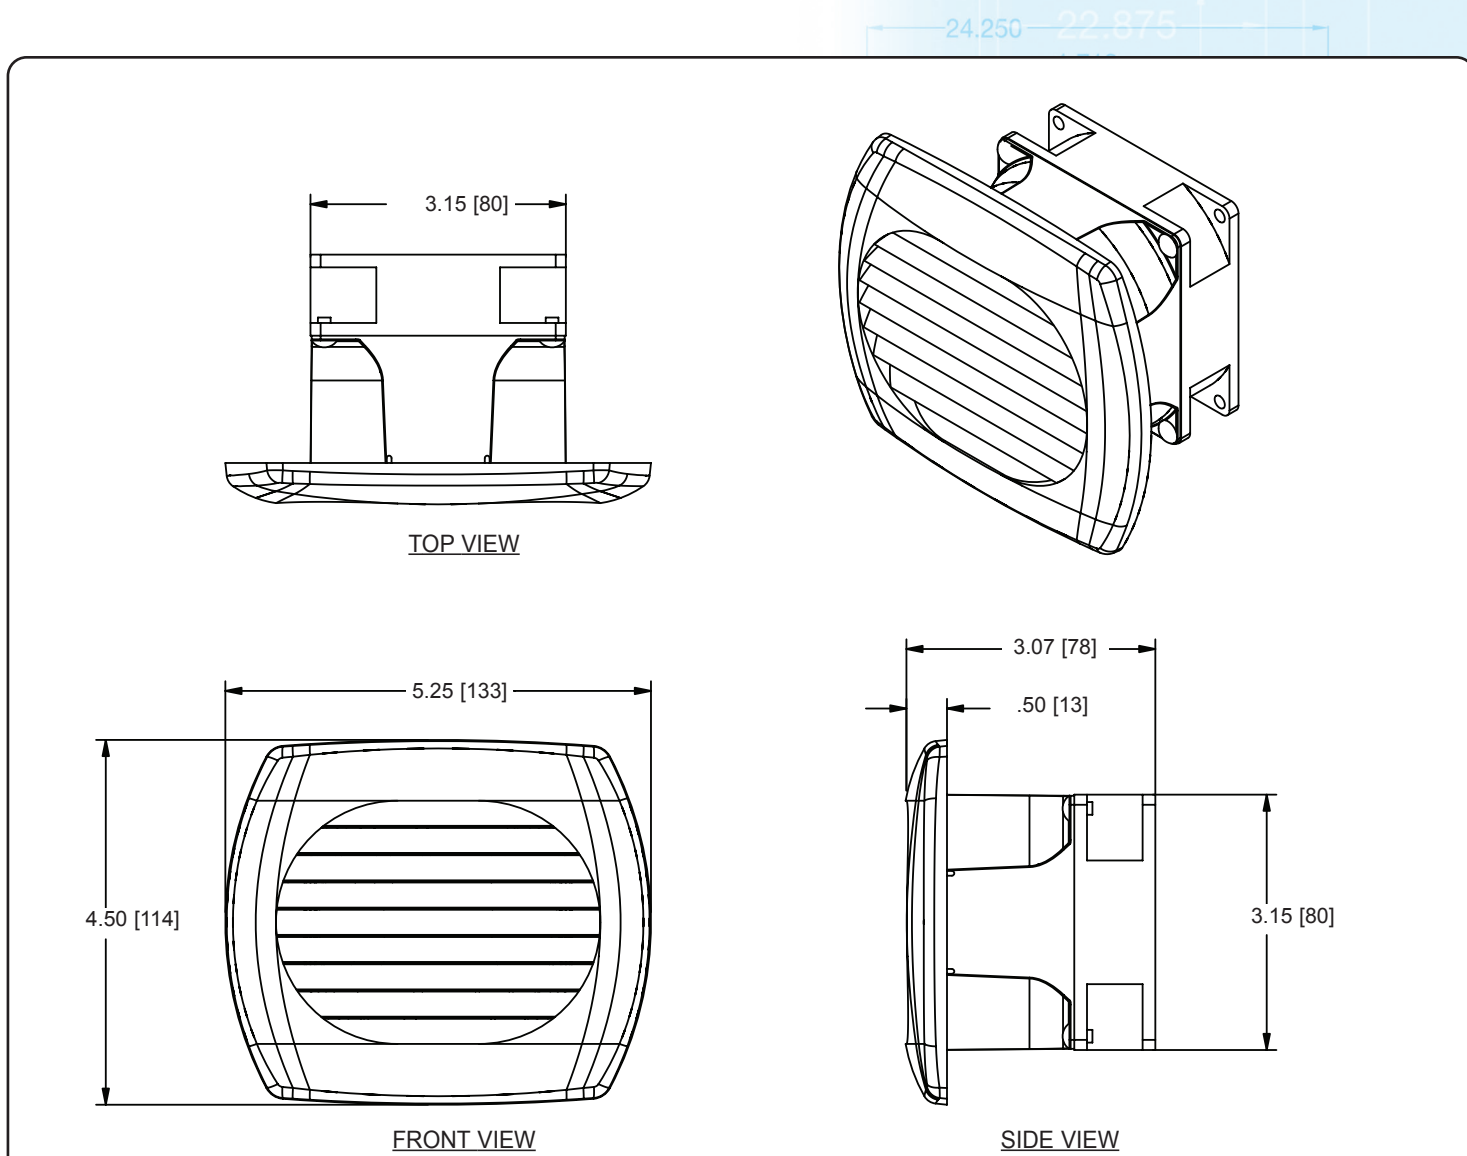

*Middle Atlantic Products
...always listening*

ENGINEERED MOUNTING SOLUTIONS

Middle Atlantic Products, Inc.

V: 800-266-7225 • F: 800-392-3955

9/11/06

CABINET COOLER basic dimensions

Inline fan control

fans connect with 72" cord, included