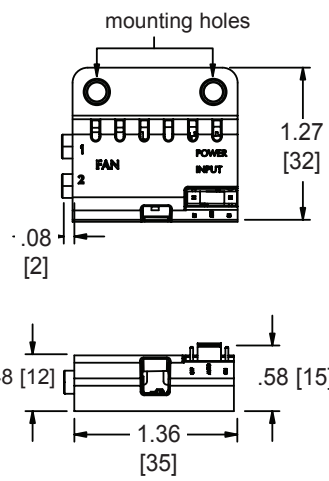

*Middle Atlantic Products
...always listening*

ENGINEERED MOUNTING SOLUTIONS

Middle Atlantic Products, Inc.

V: 800-266-7225 • F: 800-392-3955

9/11/06

CABINET COOLER basic dimensions

Inline fan control

fans connect with 72" cord, included