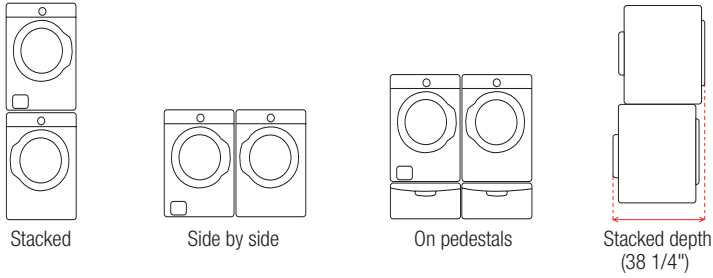

WF361BVBE

Samsung Front Load Washer

INSTALLATION OPTIONS:

INSTALLING YOUR WASHER

1. Alcove or closet installation

Minimum clearances for closets and alcove:

- Sides – 1" (2.5 cm)
- Top – 17" (43.2 cm)
- Rear – 4" (10.2 cm)
- Closet Front – 2" (5.1 cm)