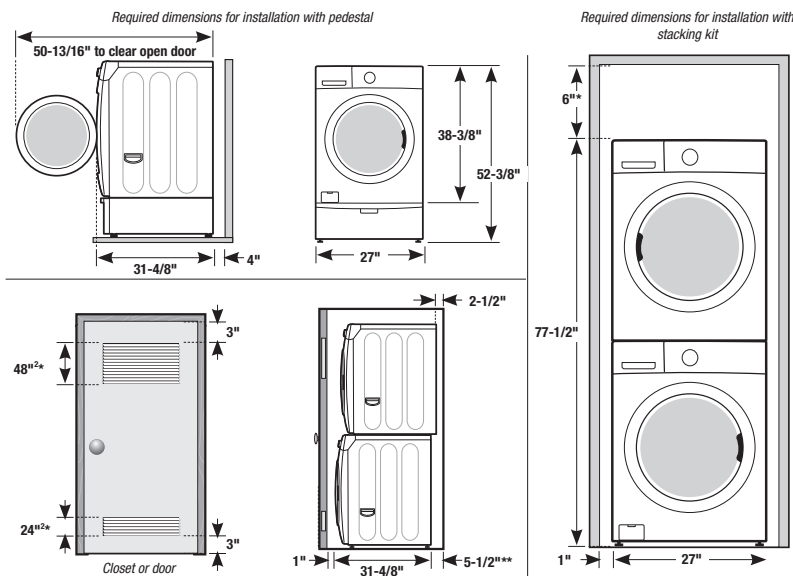

2. With optional pedestal base or stacking kit

* Required spacing.

** External exhaust elbow requires additional space.

3.6 capacity (cu. ft./DOE)

8 preset wash cycles:

Normal, Heavy Duty, Permanent Press, Sanitize, Delicates/Hand Wash, Wool, Quick Wash, Rinse and Spin

6 options:

PureCycle, Delay Start– up to 19 hours, Extra Rinse, Signal On/Off Button, Child Lock, Add A Garment

4 temperature settings:

Hot/Cold, Warm/Warm, Warm/Cold, Cold/Cold

4 spin settings:

High, Medium, Low, No Spin

3 soil settings:

Heavy, Normal, Light

Warranty

- One (1) Year Parts and Labor
- Two (2) Years Control Board
- Three (3) Years Stainless Steel Drum
- Ten (10) Years Direct Drive Motor

Product dimensions & weight (WxHxD)

Dimensions: 27" x 38³/₈" x 31¹/₈"
Weight: 176.2 lbs

Shipping dimensions & weight (WxHxD)

Dimensions: 29³/₈" x 41³/₈" x 33²/₈"
Weight: 185.0 lbs

Color	Model #	UPC Code
Neat White	WF361BVBEWR	036725590939

Matching Dryer (electric/gas)

Neat White	DV361EWBEWR	036725591141
Neat White	DV361GWBEWR	036725591264