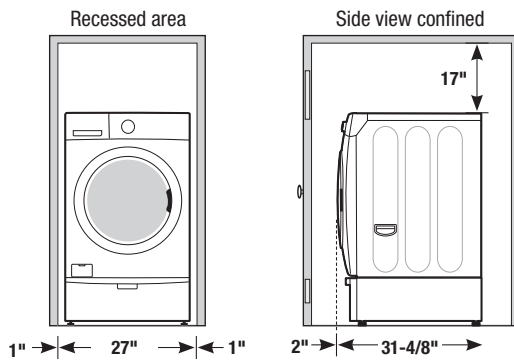

WF361BVBE

Samsung Front Load Washer

INSTALLATION OPTIONS:

INSTALLING YOUR WASHER

1. Alcove or closet installation

Minimum clearances for closets and alcove:

- Sides – 1" (2.5 cm)
- Top – 17" (43.2 cm)
- Rear – 4" (10.2 cm)
- Closet Front – 2" (5.1 cm)

If the washer and dryer are installed together, the closet front must have at least a 72 in² (465 cm²) unobstructed air opening. Your washer alone does not require a specific air opening.

2. With optional pedestal base or stacking kit

* Required spacing.

** External exhaust elbow requires additional space.

3.6 capacity (cu. ft./DOE)

8 preset wash cycles:

Normal, Heavy Duty, Permanent Press, Sanitize, Delicates/Hand Wash, Wool, Quick Wash, Rinse and Spin

6 options:

PureCycle, Delay Start– up to 19 hours, Extra Rinse, Signal On/Off Button, Child Lock, Add A Garment

4 temperature settings:

Hot/Cold, Warm/Warm, Warm/Cold, Cold/Cold

4 spin settings:

High, Medium, Low, No Spin

3 soil settings:

Heavy, Normal, Light

Warranty

- One (1) Year Parts and Labor
- Two (2) Years Control Board
- Three (3) Years Stainless Steel Drum
- Ten (10) Years Direct Drive Motor

Product dimensions & weight (WxHxD)

Dimensions: 27" x 38³/₈" x 31¹/₈"
Weight: 176.2 lbs

Shipping dimensions & weight (WxHxD)

Dimensions: 29³/₈" x 41³/₈" x 33²/₈"
Weight: 185.0 lbs

Color	Model #	UPC Code
Neat White	WF361BVBEWR	036725590939

Matching Dryer (electric/gas)

Neat White	DV361EWBEWR	036725591141
Neat White	DV361GWBEWR	036725591264