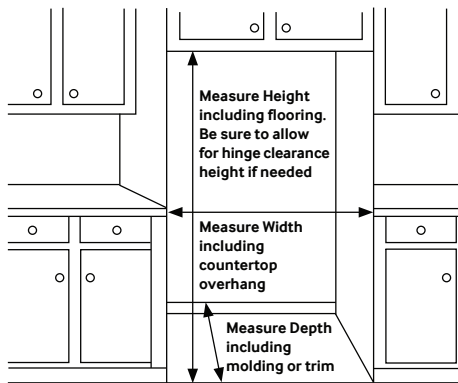

Ranked **"Highest in Customer Satisfaction with Refrigerators"**
by J.D. Power and Associates.

SAMSUNG

RF31FMEDBSR

31 cu. ft. 4-Door Refrigerator with FlexZone™ Drawer

Installing your Refrigerator

1. Measure the height, width and depth of the opening, making sure to include baseboards, molding tile, countertop overhang, etc. Check to be sure there is enough room to open the door (consider walls, islands or other obstacles when measuring).
2. Refer to chart B below to determine dimensions.
3. Allow 2" of clearance on hinge side of refrigerator when installing next to a wall where handle may make contact.
4. Allow 1" minimum clearance at rear for proper air circulation and water/electrical connections. Allow a 3/8" minimum clearance at sides and top for ease of installation.
5. Ensure each door and entry way in the home is wide enough for the refrigerator to be moved through easily.

Please note: The following dimension and cutout information is for planning purposes only. For complete installation details consult manual packed with product, or download manual on-line

Dimensions

Total Capacity: 31 cu. ft.

Dimensions with hinges/door:

35 3/4" x 70" x 35 1/2"

Dimensions with hinges/door/handles:

35 3/4" x 70" x 37 7/8"

Weight: 399.9 lbs.

Shipping Dimensions & Weight (WxHxD)

Dimensions: 38 1/4" x 76 5/8" x 38 1/4"