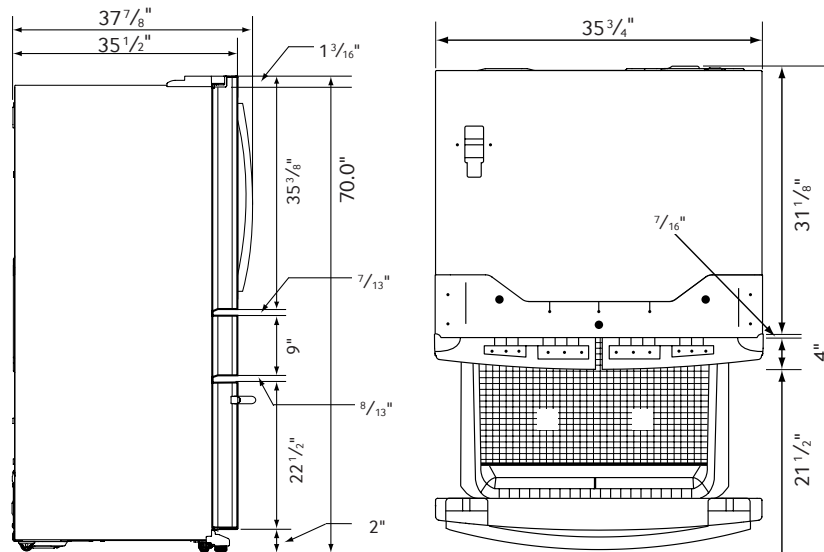

Ranked **"Highest in Customer Satisfaction with Refrigerators"**
by J.D. Power and Associates.

SAMSUNG

RF31FMEDBSR

31 cu. ft. 4-Door Refrigerator with FlexZone™ Drawer

Installing your Refrigerator

1. Measure the height, width and depth of the opening, making sure to include baseboards, molding tile, countertop overhang, etc. Check to be sure there is enough room to open the door (consider walls, islands or other obstacles when measuring).
2. Refer to chart B below to determine dimensions.
3. Allow 2" of clearance on hinge side of refrigerator when installing next to a wall where handle may make contact.
4. Allow 1" minimum clearance at rear for proper air circulation and water/electrical connections. Allow a 3/8" minimum clearance at sides and top for ease of installation.
5. Ensure each door and entry way in the home is wide enough for the refrigerator to be moved through easily.

Please note: The following dimension and cutout information is for planning purposes only. For complete installation details consult manual packed with product, or download manual on-line

Dimensions

Total Capacity: 31 cu. ft.

FlexZone Drawer: 4.1 cu. ft.

- EZ-Open Handle™
- 4 Temperature Zones with Smart Dividers: – Meat/Fish (29°F) – Cold Drinks (33°F) – Deli/Snacks (37°F) – Wine/Party Dishes (42°F)

Freezer: 9.0 cu. ft.

- 1 Large Guard Freezer Bin
- Auto-Out Upper Drawer
- High-Efficiency LED Lighting
- EZ-Open Handle

Dimensions with hinges/door:

35 3/4" x 70" x 35 1/2"

Dimensions with hinges/door/handles:

35 3/4" x 70" x 37 7/8"

Weight: 399.9 lbs.

Shipping Dimensions & Weight (WxHxD)

Dimensions: 38 1/4" x 76 5/8" x 38 1/4"