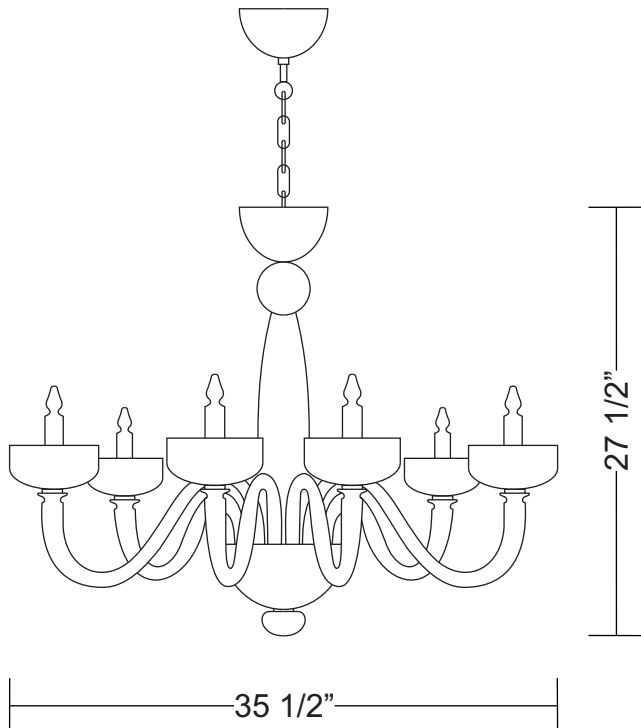

UFFIZI CHANDELIER

IMAGE SHOWN OF D8-1334 RED FINISH

ACTUAL FINISH: WHITE

Dimensions

Project Name: _____

Fixture Type: _____

Product Code: D8-1332

Style: CHANDELIER

Glass: White Venetian Blown Glass

Finish: Chrome

Lamp: 6 x 60W G9

Voltage: 120V

Dimensions: D. 35 1/2" x Ht. 27 1/2"

 Approval: Approved by  for North American Standards.

Notes: _____

Accessories (to be ordered separately):

D8-9024 - White fabric (to cover suspension chain)

D8-9025 - Crystal Drop (to be ordered per quantity required)

D8-9026 - Ceiling Hook